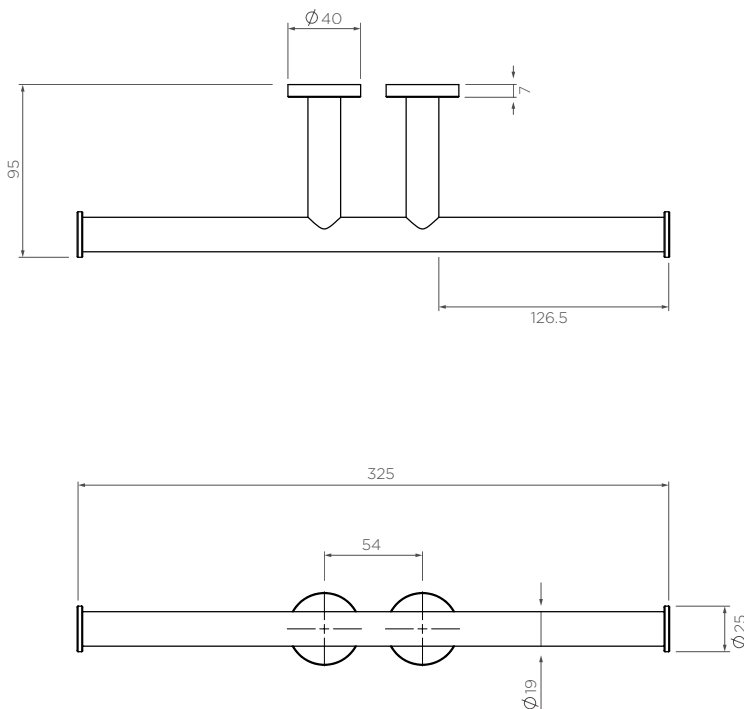

Axis Double Toilet Roll Holder

AX18

Finishes available:

Chrome Brushed Nickel[^] (.SN) Matte Black (.MB) Brushed Gun Metal (.GM) Brushed Brass[^] (.BB)

[^] PVD finish

CARE AND MAINTENANCE

- All surfaces should be frequent cleaned with a mixture of mild, pH neutral soap and warm water with a soft cloth
- Do not use abrasive clothes, scouring pads on surfaces
- Do not use harsh cleaning agents i.e. cream cleaners or citrus based cleaners (see cleaning leaflet for comprehensive list)