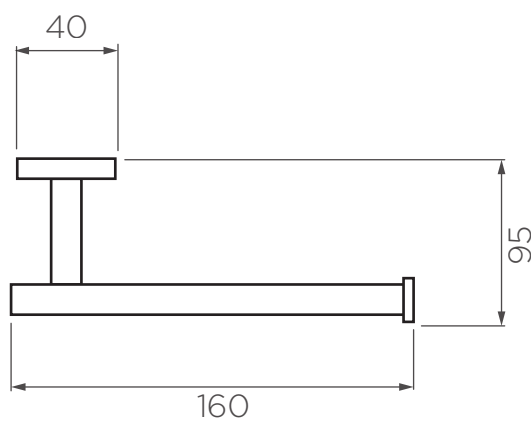

WARRANTY
7 years

*Conditions apply.