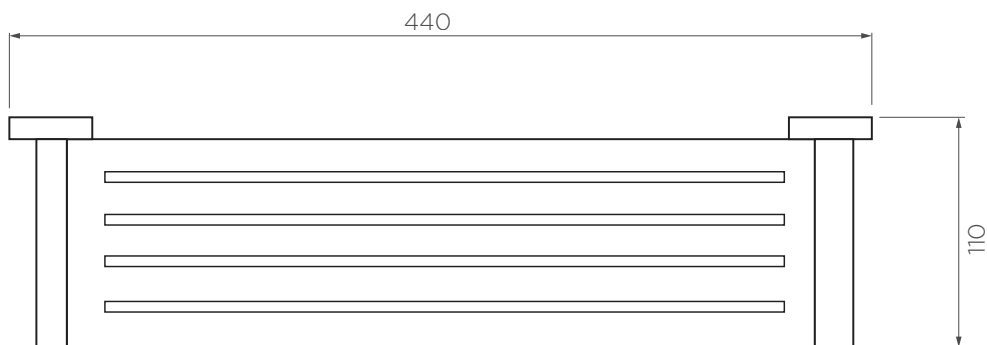

WARRANTY
7 years

*Conditions apply.