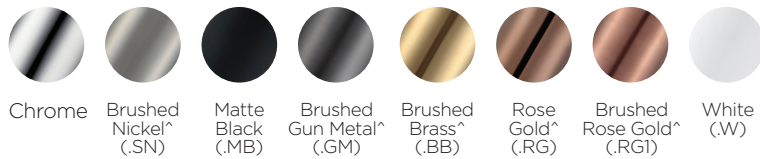

Axus Stainless steel shelf

AX09

Finishes available:

Chrome Brushed Nickel* (.SN) Matte Black (.MB) Brushed Gun Metal* (.GM) Brushed Brass* (.BB) Rose Gold* (.RG) Brushed Rose Gold* (.RGI) White (.W)

^ PVD finish