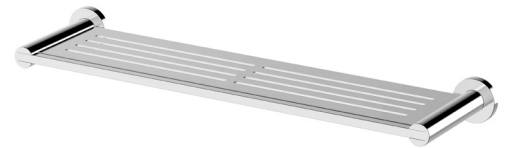

Axus Stainless steel shelf

AX09

Finishes available:

Chrome Brushed Nickel* (.SN) Matte Black (.MB) Brushed Gun Metal* (.GM) Brushed Brass* (.BB) Rose Gold* (.RG) Brushed Rose Gold* (.RGI) White (.W)

^ PVD finish