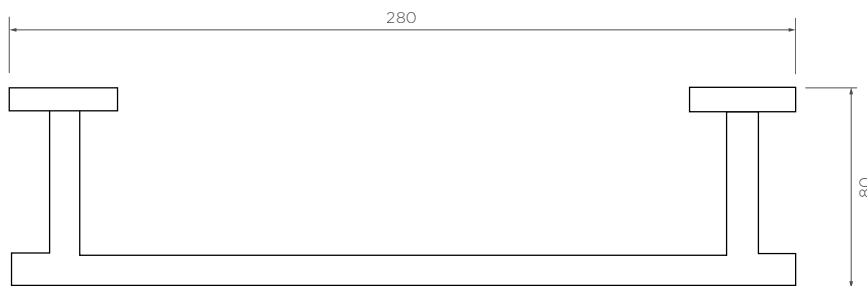

WARRANTY
7 years

*Conditions apply.