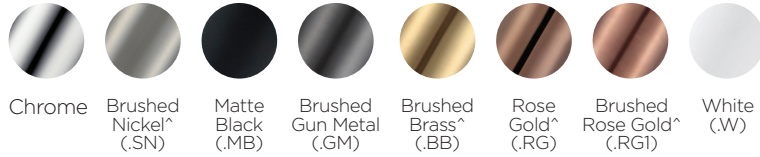

Axus Soap Dish

AX01

Finishes available:

Chrome Brushed Nickel* (.SN) Matte Black (.MB) Brushed Gun Metal (.GM) Brushed Brass* (.BB) Rose Gold* (.RG) Brushed Rose Gold* (.RGI) White (.W)

^ PVD finish

CARE AND MAINTENANCE