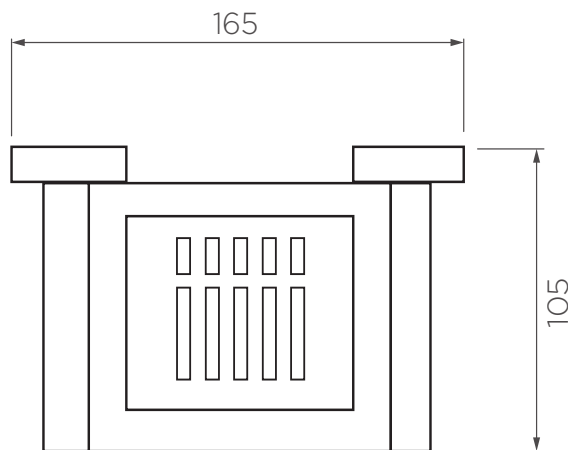

WARRANTY
7 years

*Conditions apply.