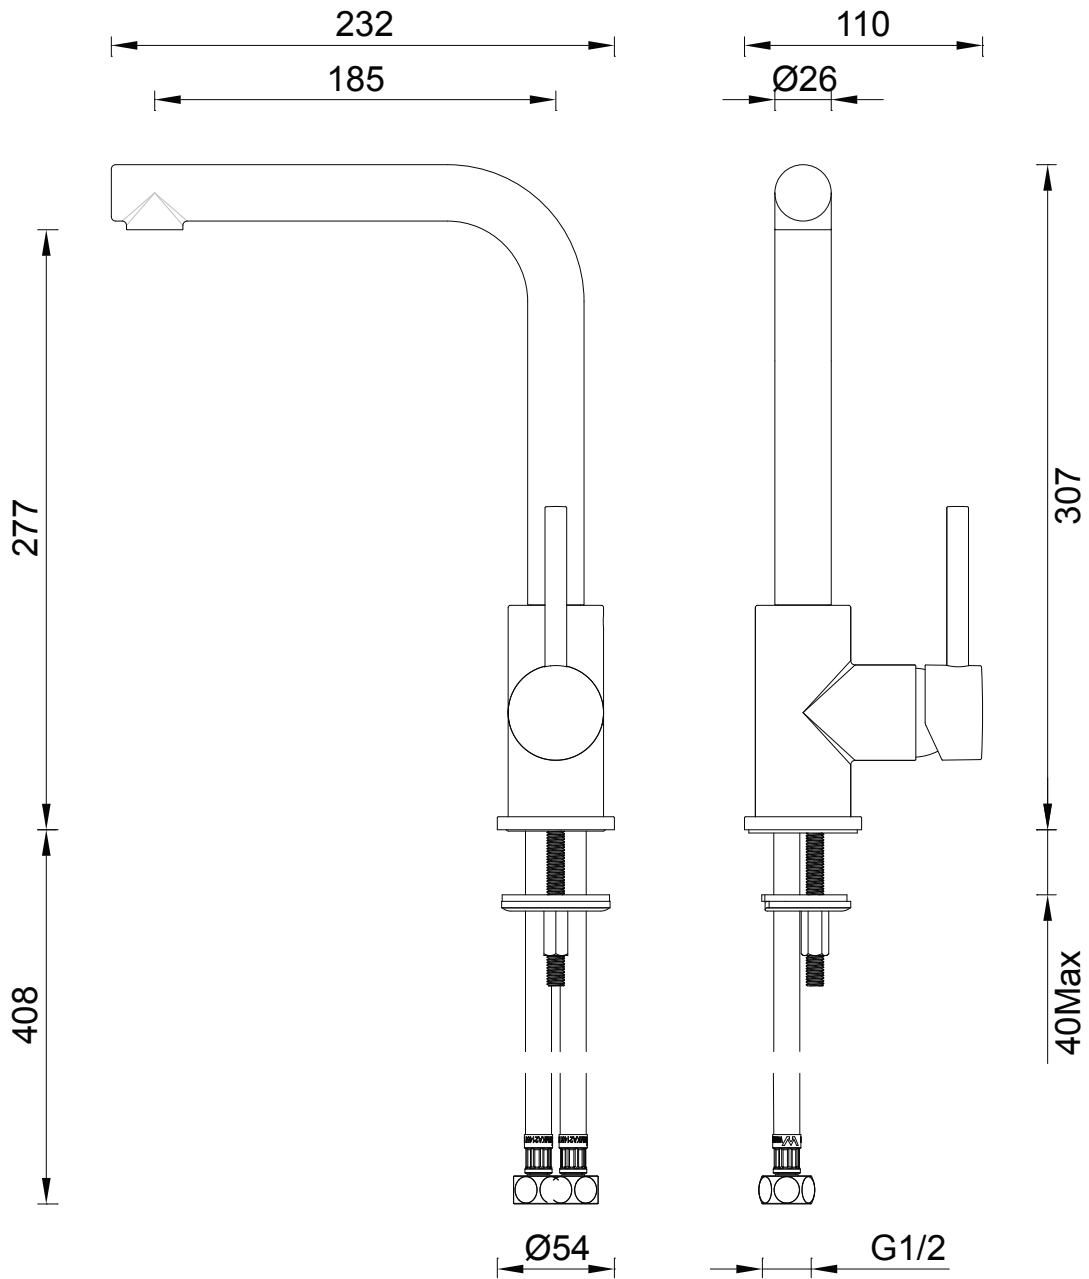

3K2

Gareth Ashton Side Lever Sink Mixer

3K2

4 Star Flow Rate 6.5L/min

Chrome