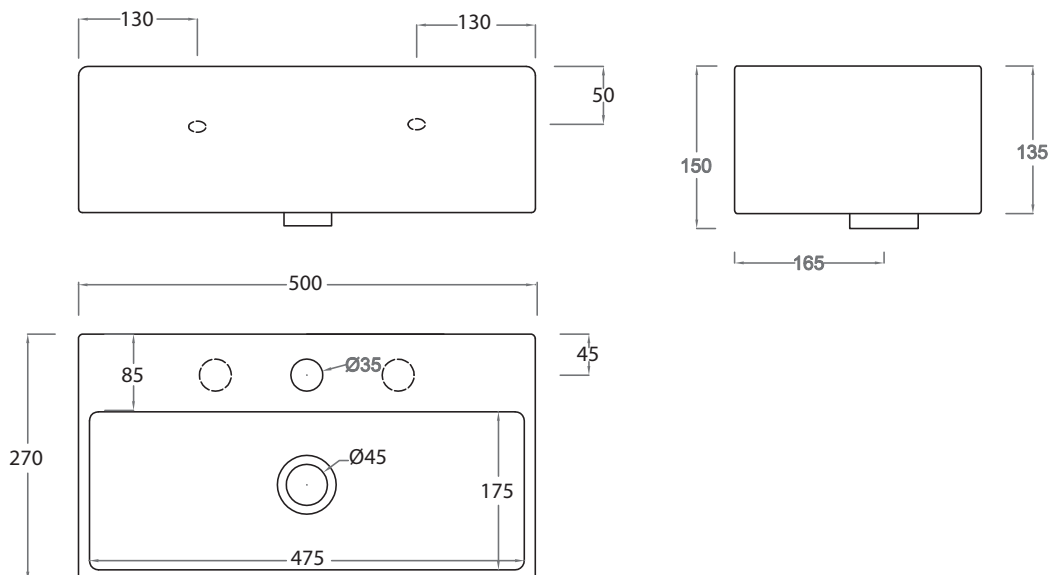

QUADRO 27 Wall Basin

Product Code:

AC5800/S	NTH
AC5801/S	1TH
AC5803/S	3TH - NB: Irrevocable order item

Waste Outlet

32mm standard plug & waste to be ordered separately.

Bowl Capacity

Overflow:

N/A

Colour

White

Packing Details

11 kg. Supplied in one carton
Wall fixing bolts included (code: WFB100).

Manufactured by

ARTCERAM