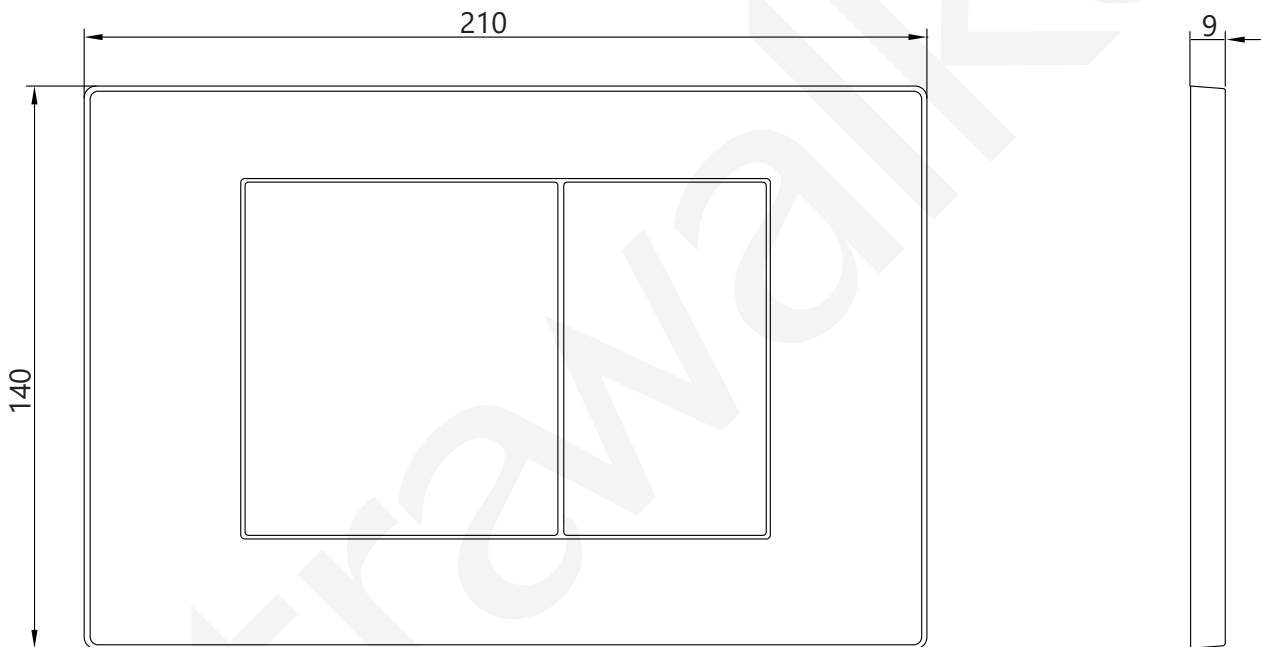

# FLUSH PLATES

A99.90

aw™

astrawalker™