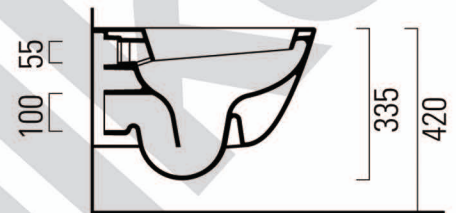

# SAND

A97.77.02 Wall Mounted Toilet Pan

aw™

astrawalker™