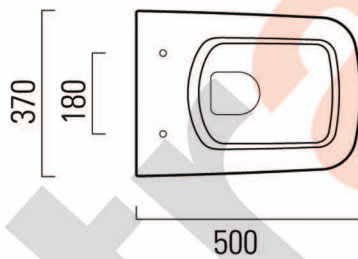

# SAND

A97.77.02 Wall Mounted Toilet Pan

aw™

astrawalker™