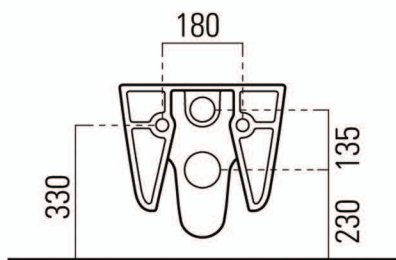

# SAND

A97.77.02 Wall Mounted Toilet Pan

aw™

astrawalker™