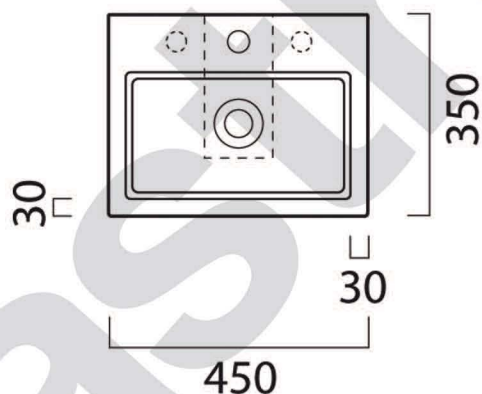

ELM

A95.90.45 Washbasin 45x35

Wall-hung or countertop installation

astrawalker™

QUALITY CERAMICS MADE IN ITALY

ARCHITECTURAL BATHWARE