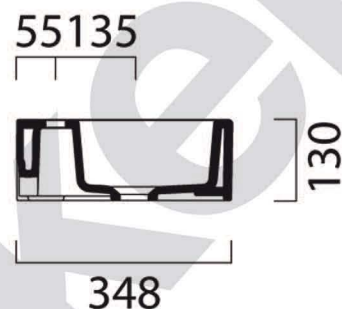

ELM

A95.90.45 Washbasin 45x35

Wall-hung or countertop installation

astrawalker™

QUALITY CERAMICS MADE IN ITALY

ARCHITECTURAL BATHWARE