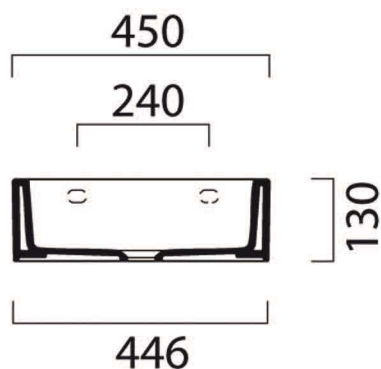

ELM

A95.90.45 Washbasin 45x35

Wall-hung or countertop installation

astrawalker™

QUALITY CERAMICS MADE IN ITALY

ARCHITECTURAL BATHWARE