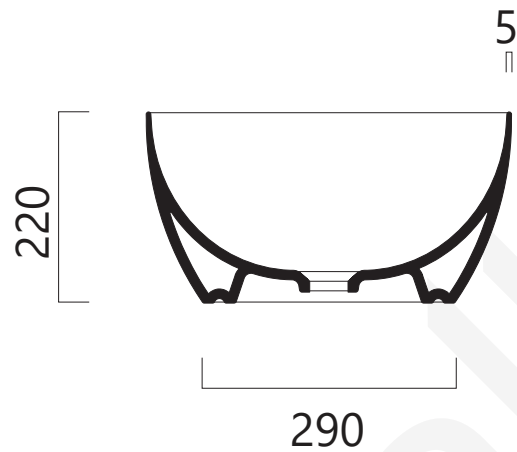

PURA

A94.98.43

aw™

Ø120 furniture cut out