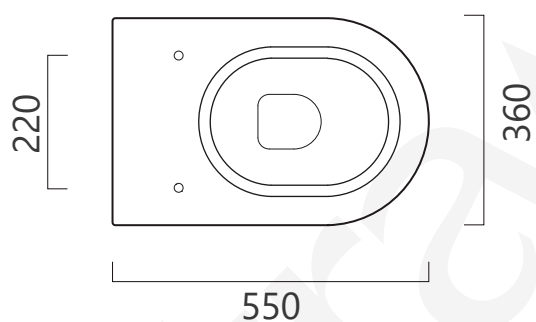

PURA

A94.66.99

aw™

Flushing connections

Distance

* 110 mm

* 70 mm