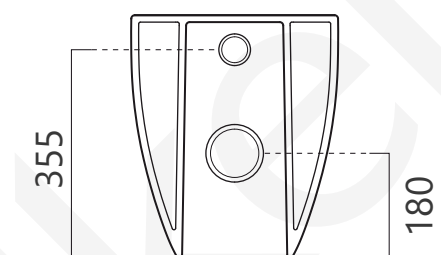

PURA

A94.66.99

aw™

Flushing connections

Distance

* 110 mm

* 70 mm