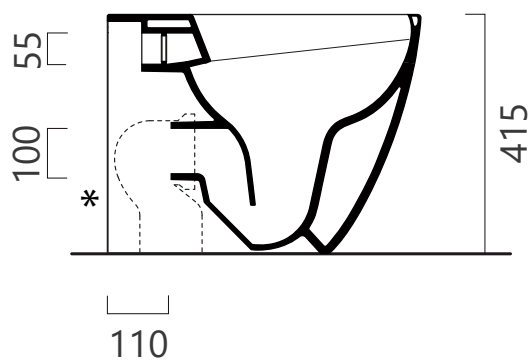

PURA

A94.66.99

aw™

Flushing connections

Distance

* 110 mm

* 70 mm