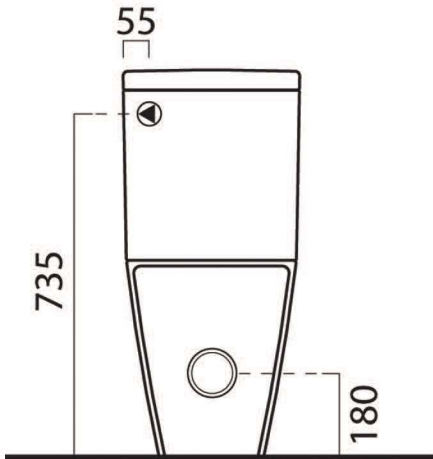

## A93.75 Toilet Suite

aw™

view from the back

astrawalker™

QUALITY CERAMICS MADE IN ITALY

ARCHITECTURAL BATHWARE