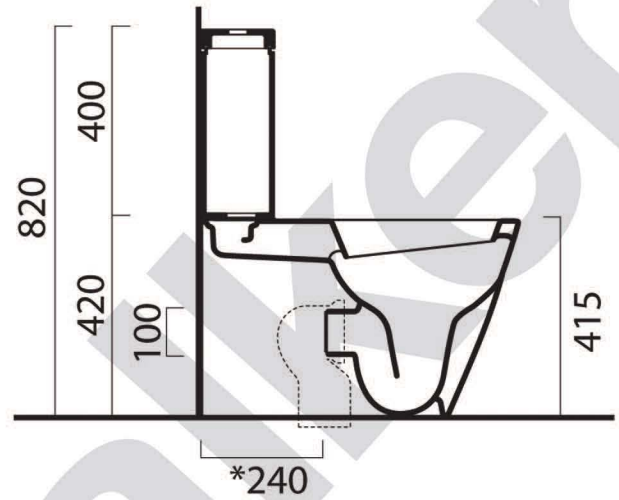

## A93.75 Toilet Suite

aw™

view from the back

astrawalker™

QUALITY CERAMICS MADE IN ITALY

ARCHITECTURAL BATHWARE