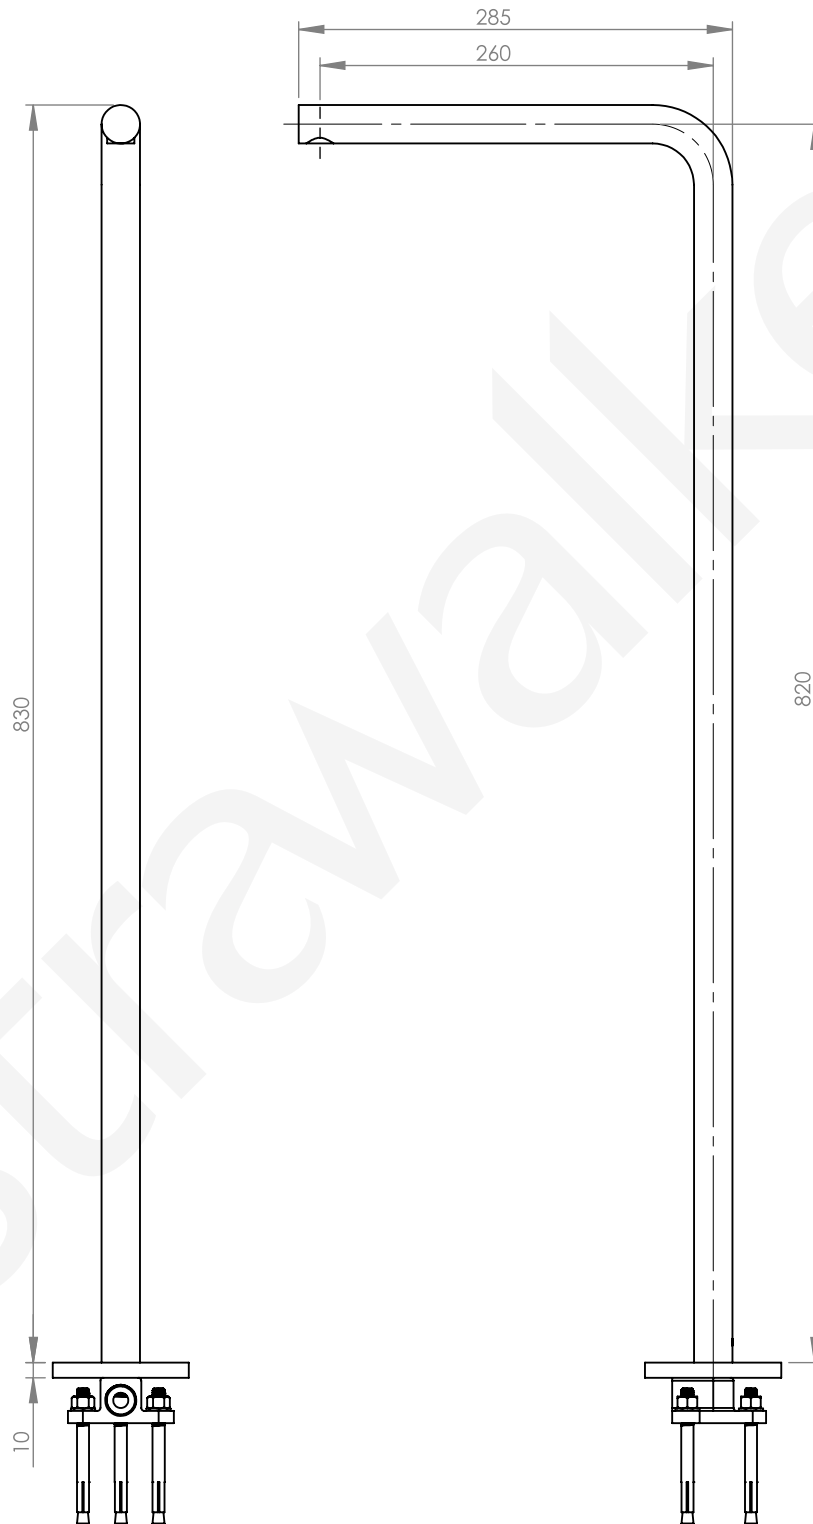

ASSEMBLE

A81.07.XS

aw™

astrawalker™

ASSEMBLE

A81.07.XS

aw™

ASSEMBLY VIEW

EXPLODED VIEW
SCALE 1:2