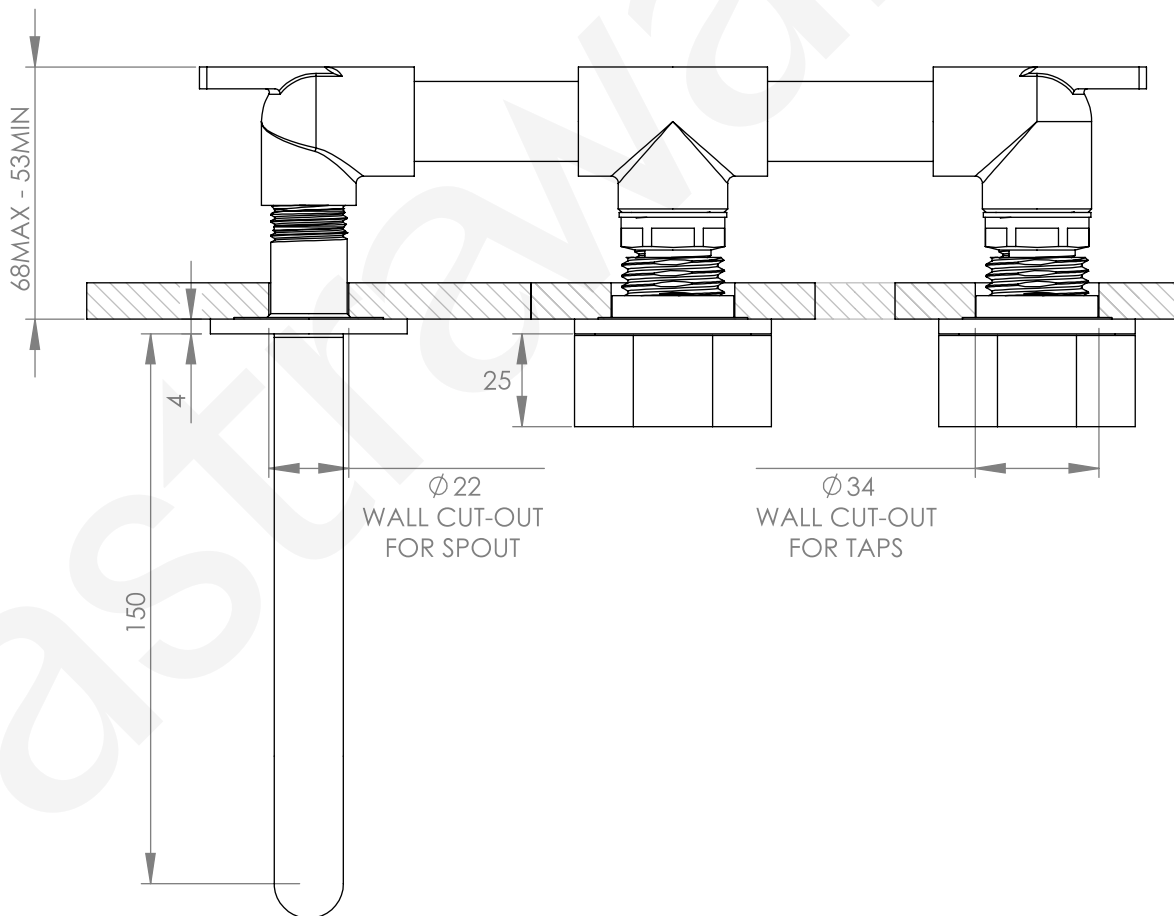

ASSEMBLE

A81.05.O

aw™

astrawalker™

ASSEMBLE

A81.05.O

aw™

ASSEMBLY VIEW

SPLINE EXTENSION

astrawalker™