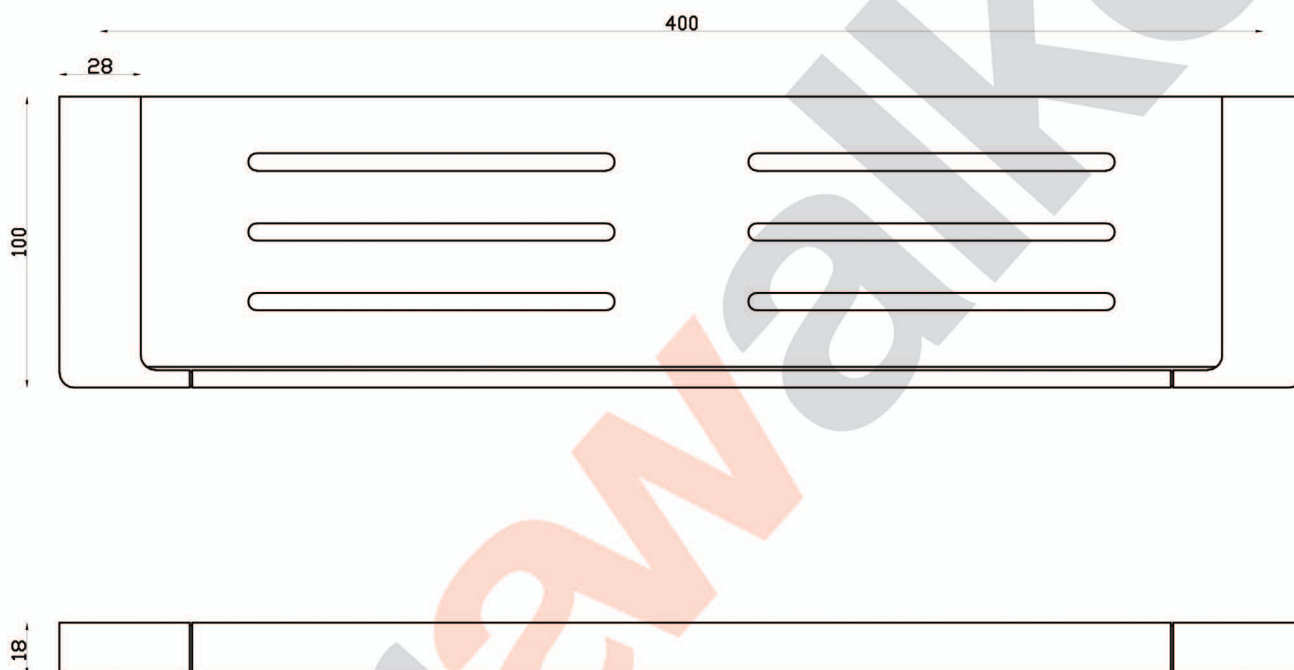

# ELK

A77.59 Shelf

aw™

astrawalker™

Uncompromising quality. Conceived, designed and made in Australia.

ARCHITECTURAL BATHWARE