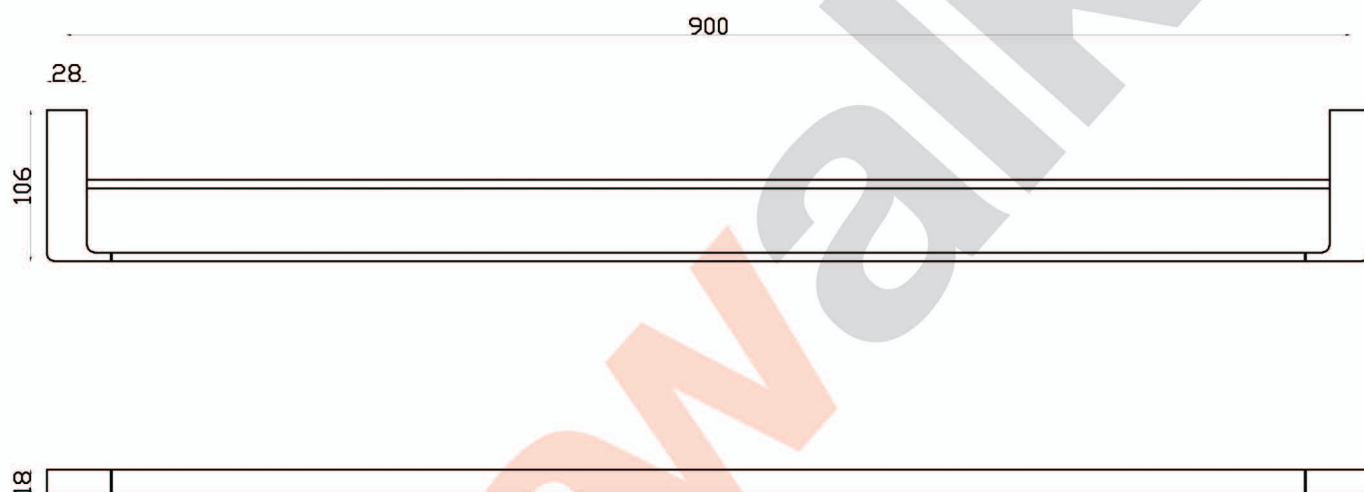

ELK

A77.57.9 Double Towel Rail 900mm

The logo for Astrawalker, consisting of the lowercase letters 'aw' in a white, sans-serif font on a red rectangular background.

astrawalker™

Uncompromising quality. Conceived, designed and made in Australia.

ARCHITECTURAL BATHWARE