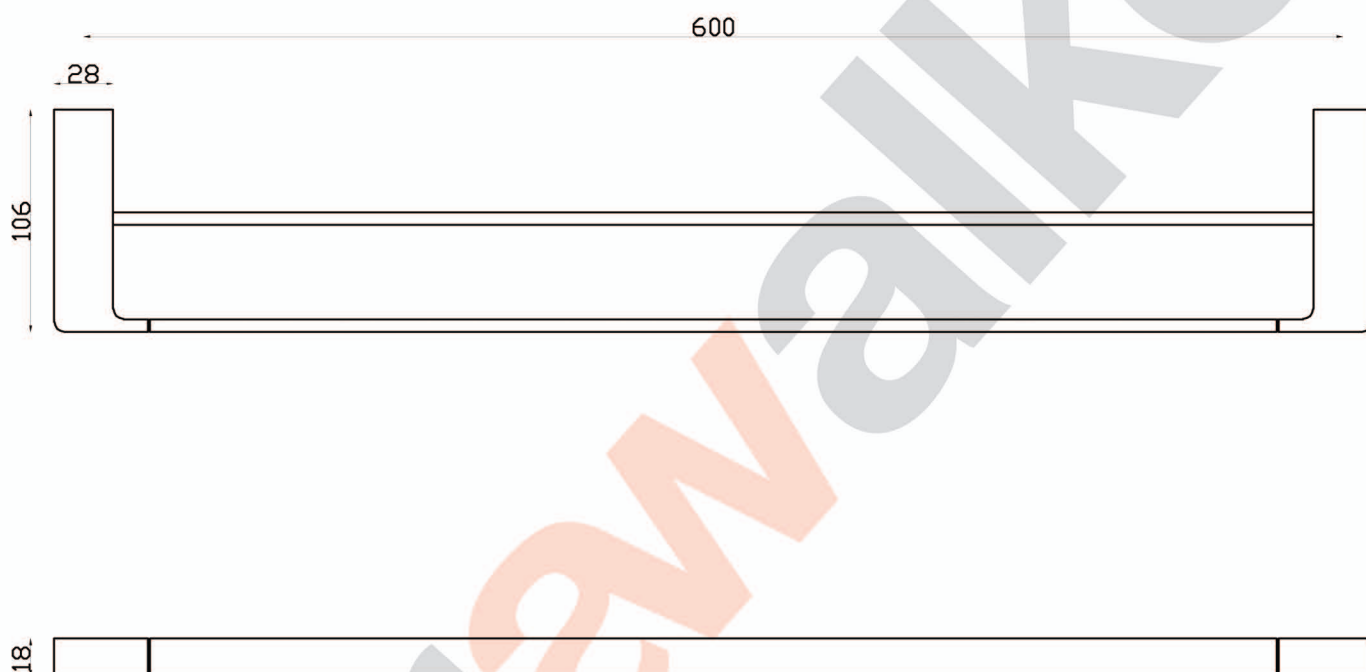

ELK

A77.57.6 Double Towel Rail 600mm

aw™

astrawalker™