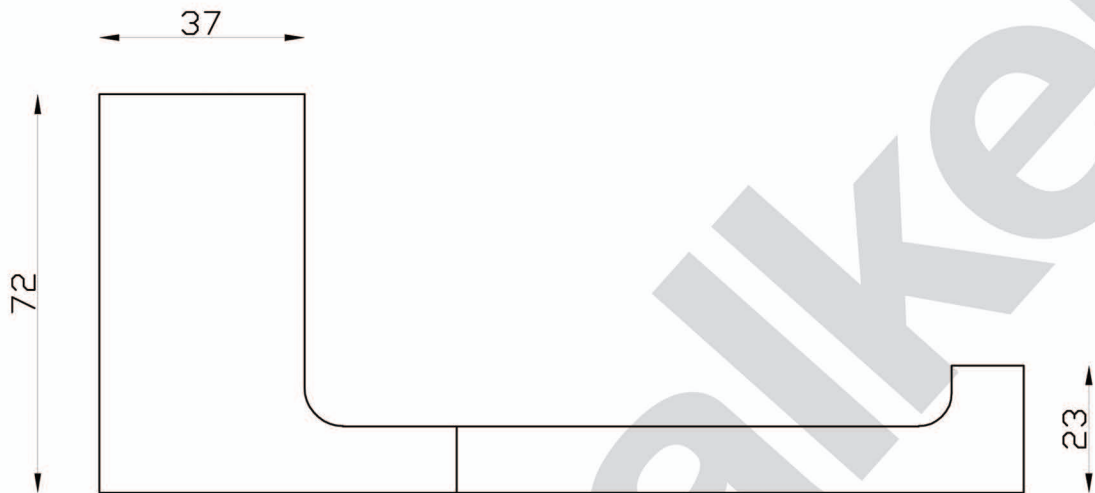

METROPOLIS

A76.61 Toilet Roll Holder

aw™

astrawalker™

Uncompromising quality. Conceived, designed and made in Australia.

ARCHITECTURAL BATHWARE