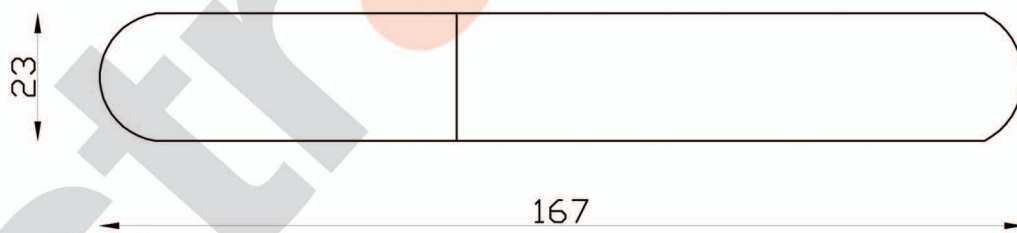

METROPOLIS

A76.61 Toilet Roll Holder

aw™

astrawalker™

Uncompromising quality. Conceived, designed and made in Australia.

ARCHITECTURAL BATHWARE