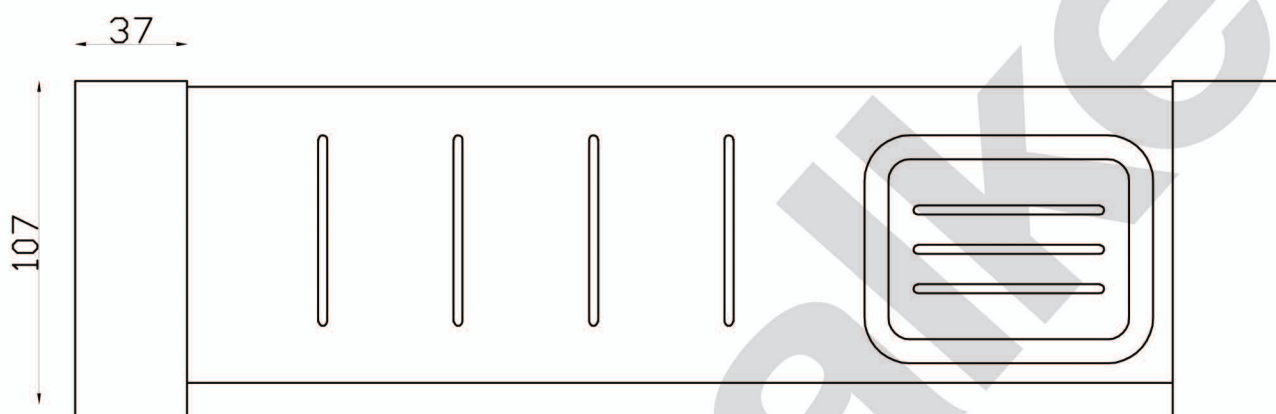

METROPOLIS

A76.59 Shelf

aw™

astrawalker™

Uncompromising quality. Conceived, designed and made in Australia.

ARCHITECTURAL BATHWARE