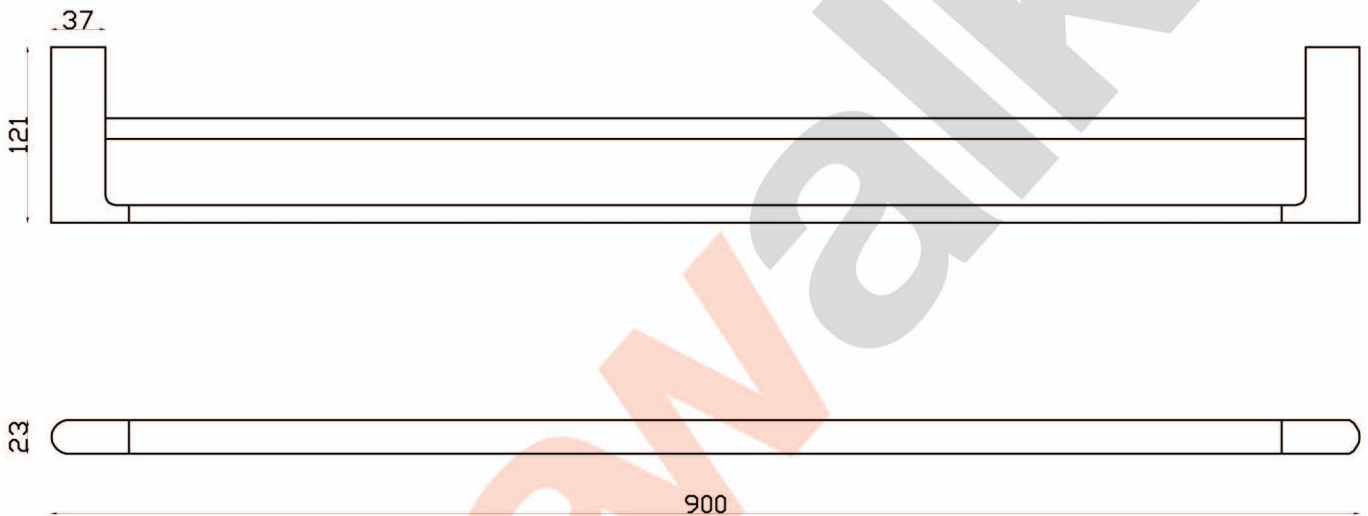

METROPOLIS

A76.57.9 Double Towel Rail

aw™

astrawalker™

astrawalker™

Uncompromising quality. Conceived, designed and made in Australia.

ARCHITECTURAL BATHWARE