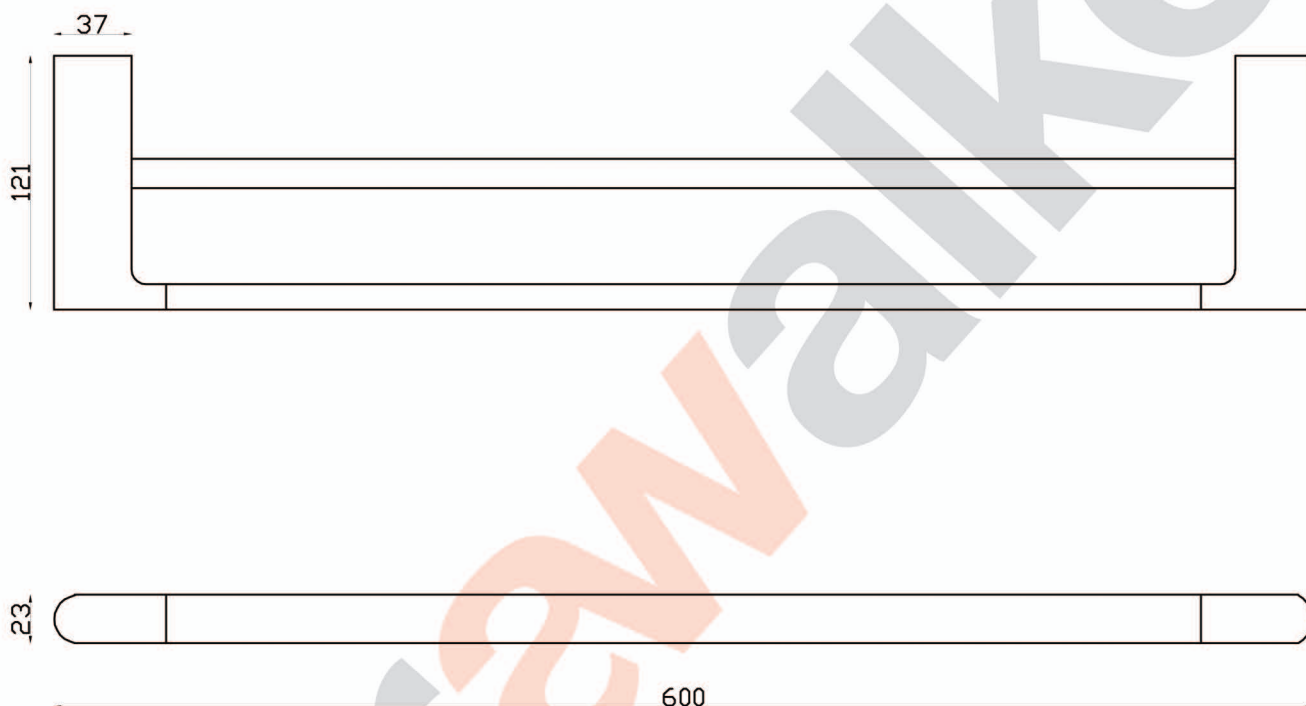

METROPOLIS

A76.57.6 Double Towel Rail

aw™

astrawalker™

Uncompromising quality. Conceived, designed and made in Australia.

ARCHITECTURAL BATHWARE