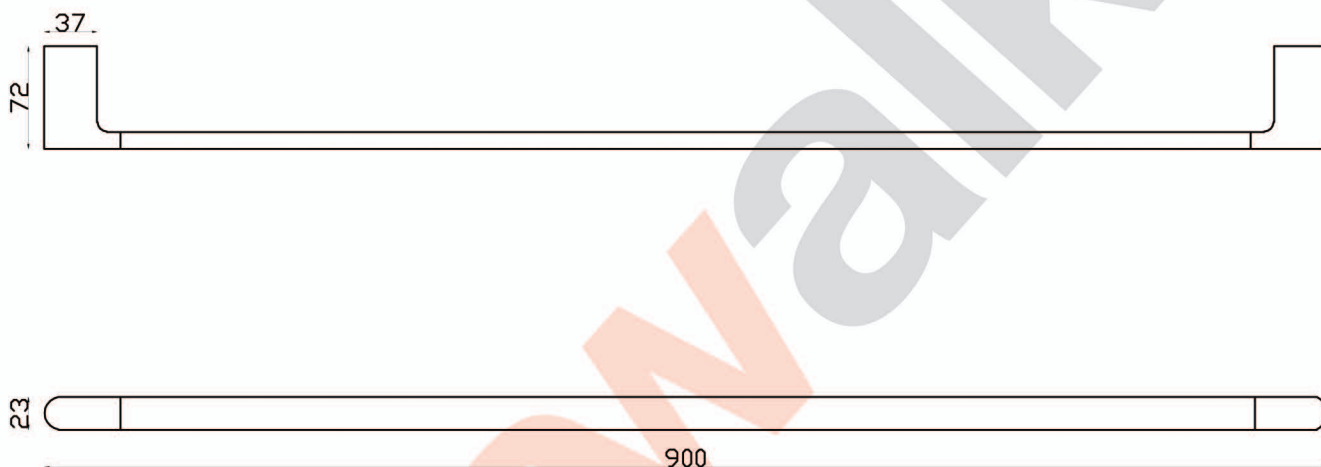

METROPOLIS

A76.55.9 Single Towel Rail

aw™

astrawalker™

Uncompromising quality. Conceived, designed and made in Australia.

ARCHITECTURAL BATHWARE