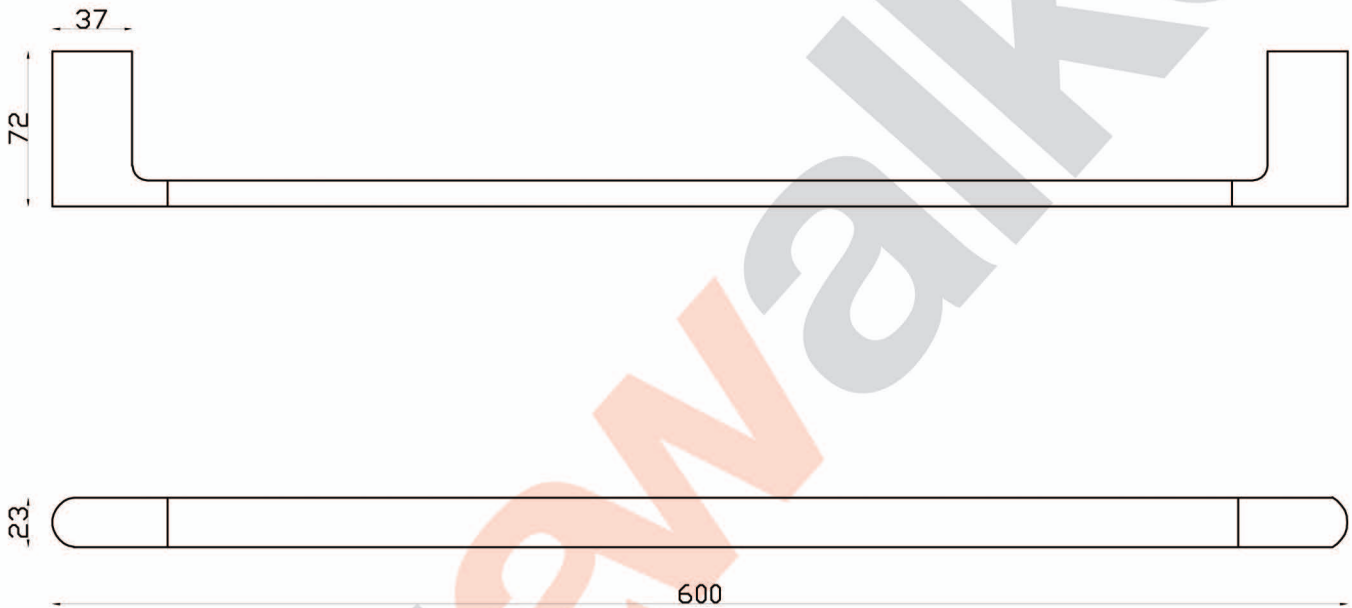

METROPOLIS

A76.55.6 Single Towel Rail

aw™

astrawalker™

Uncompromising quality. Conceived, designed and made in Australia.

ARCHITECTURAL BATHWARE