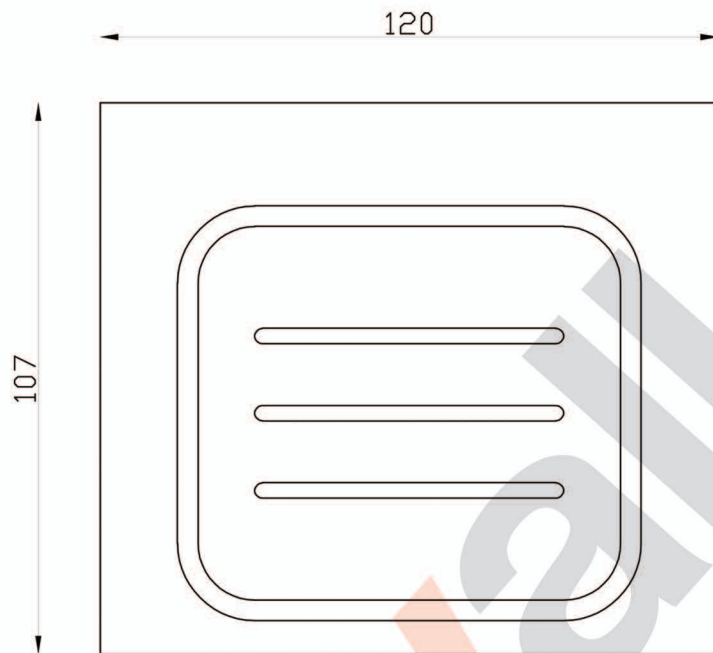

METROPOLIS

A76.52 Soap Dish

aw™

astrawalker™

astrawalker™