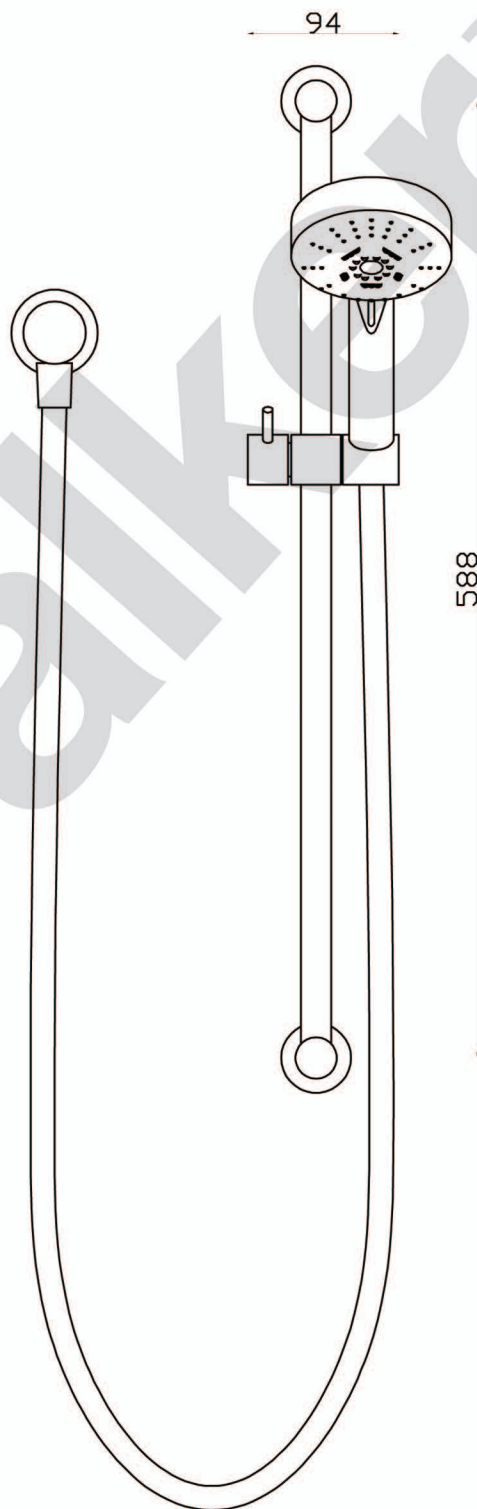

# METROPOLIS

A76.43.V2 Slider Bar & Hand Shower

aw™

Hose 1.5m

astrawalker™