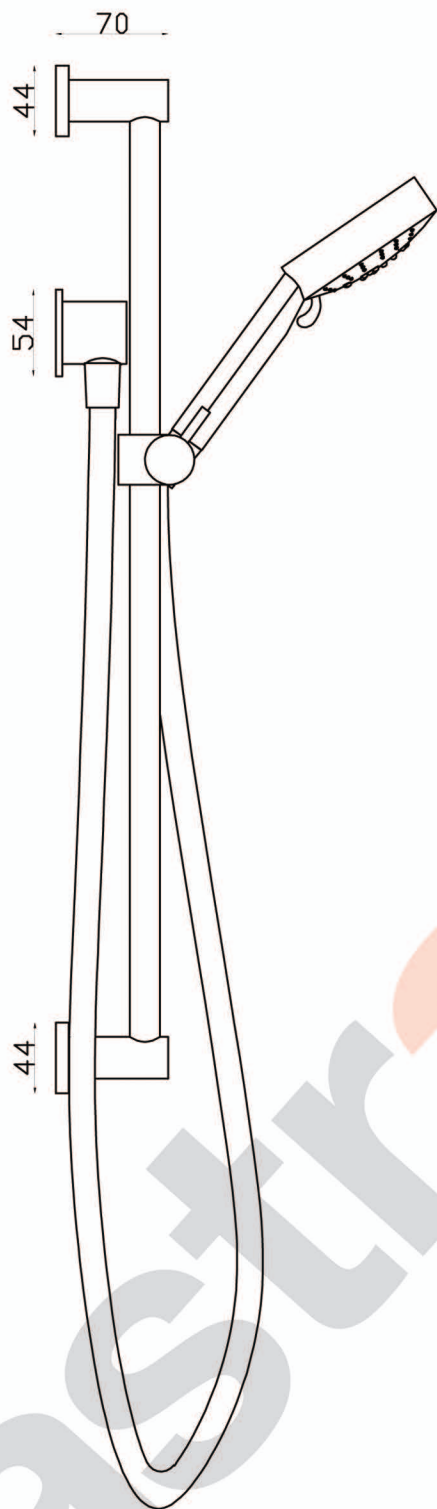

# METROPOLIS

A76.43.V2 Slider Bar & Hand Shower

aw™

Hose 1.5m

astrawalker™