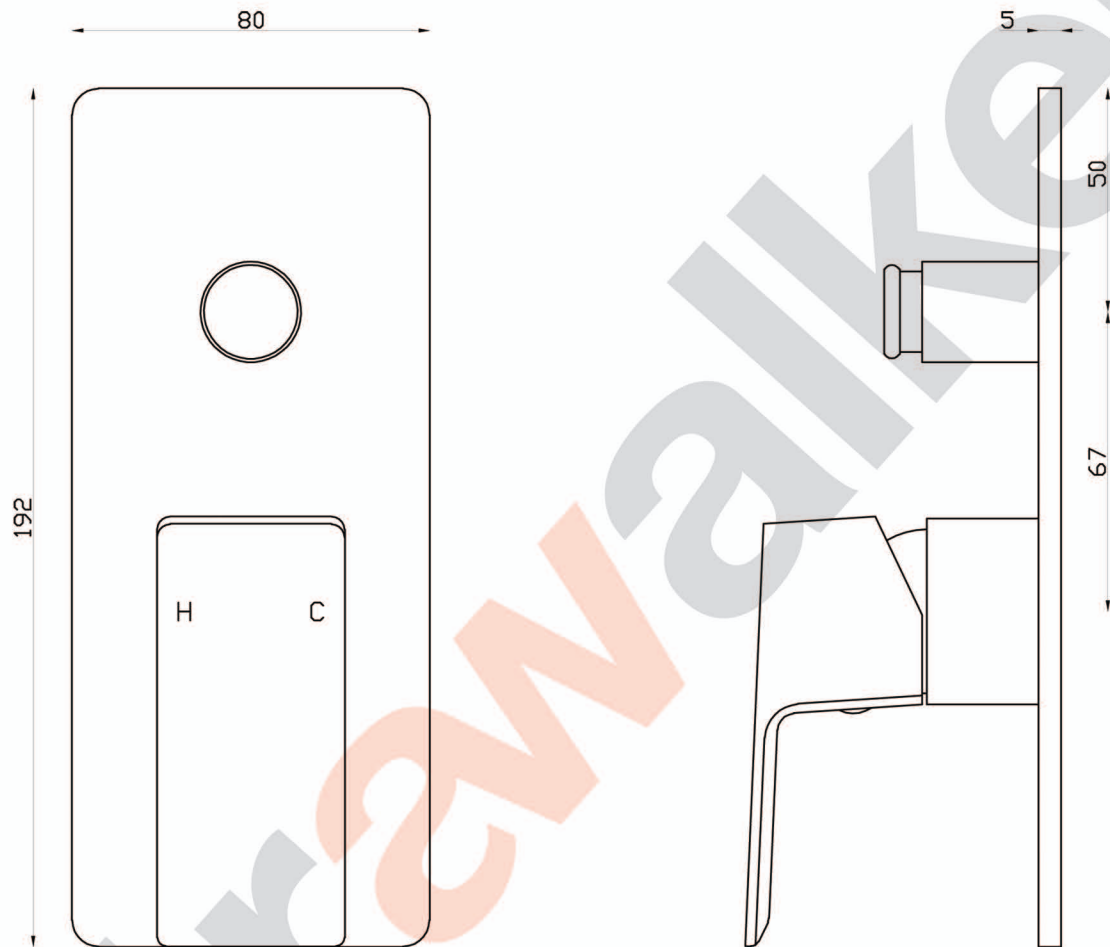

## A74.48.V4 Wall Mixer & Diverter

aw™

astrawalker™

Uncompromising quality. Conceived, designed and made in Australia.

ARCHITECTURAL BATHWARE