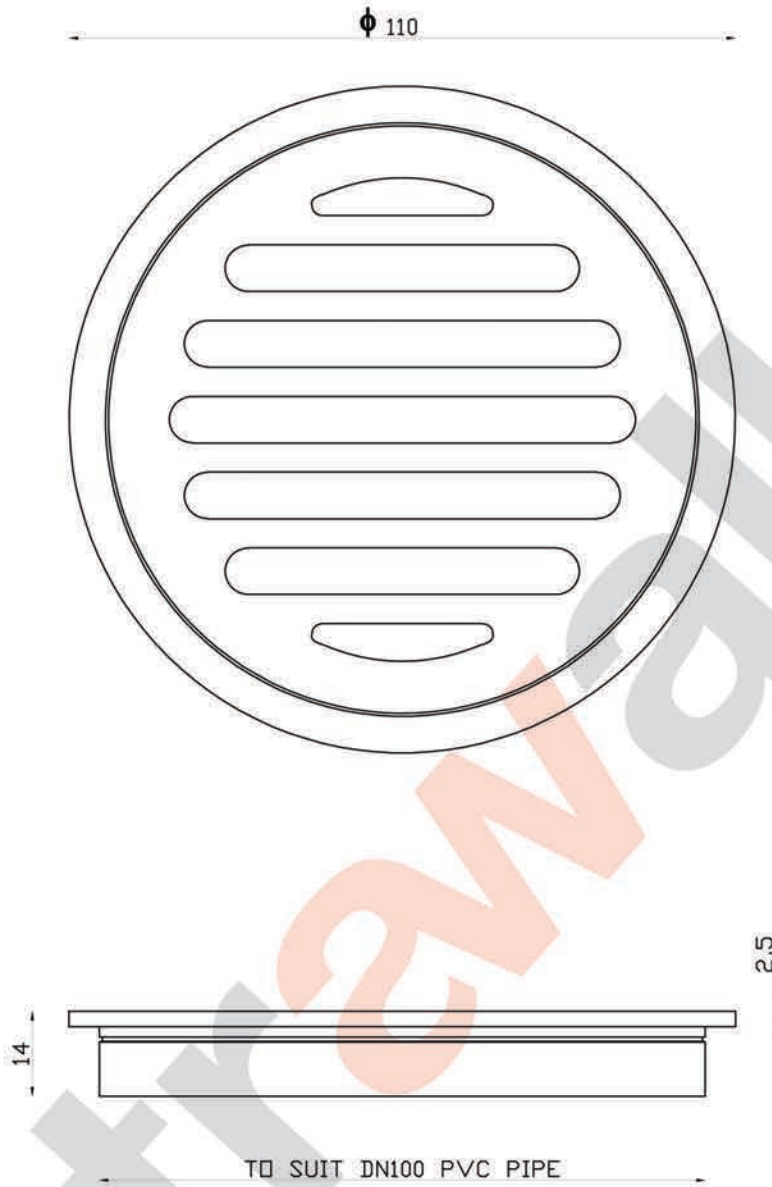

A70.24 Floor Grate 100mm

astrawalker™