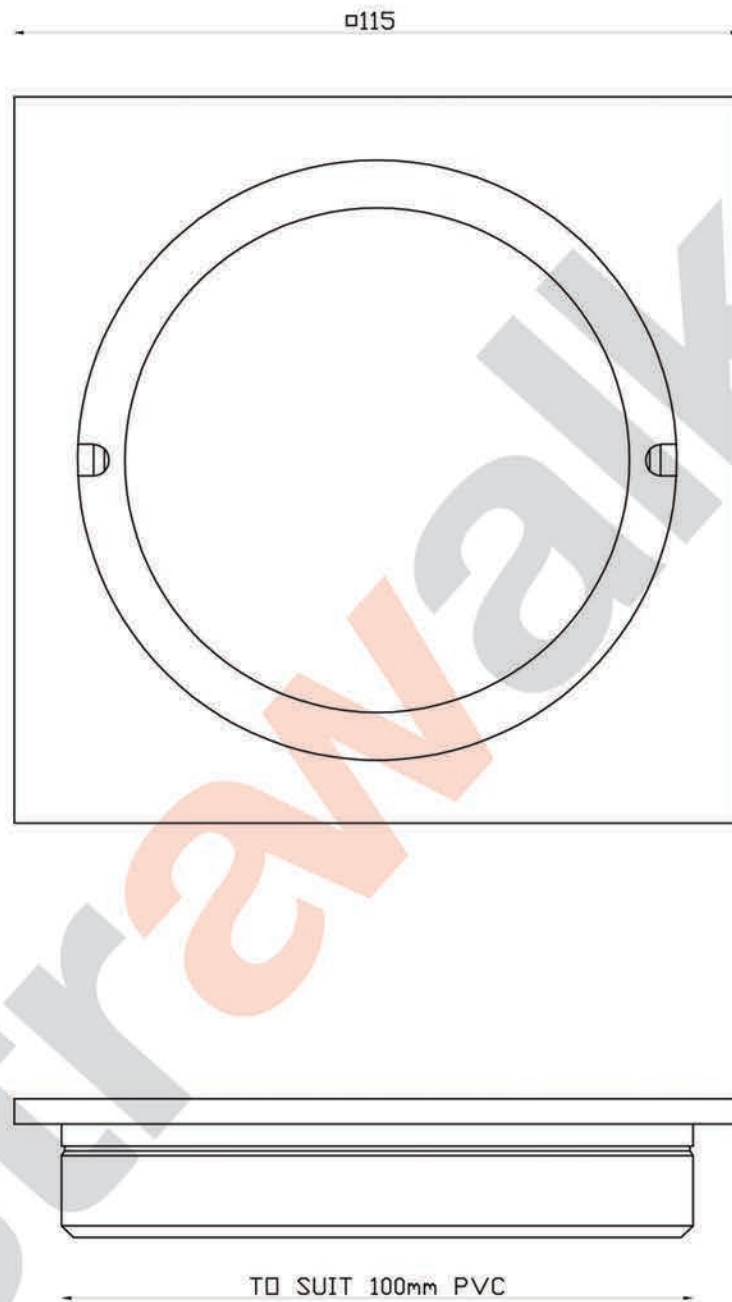

A70.24.V4 Floor Grate Halo Square

astrawalker™