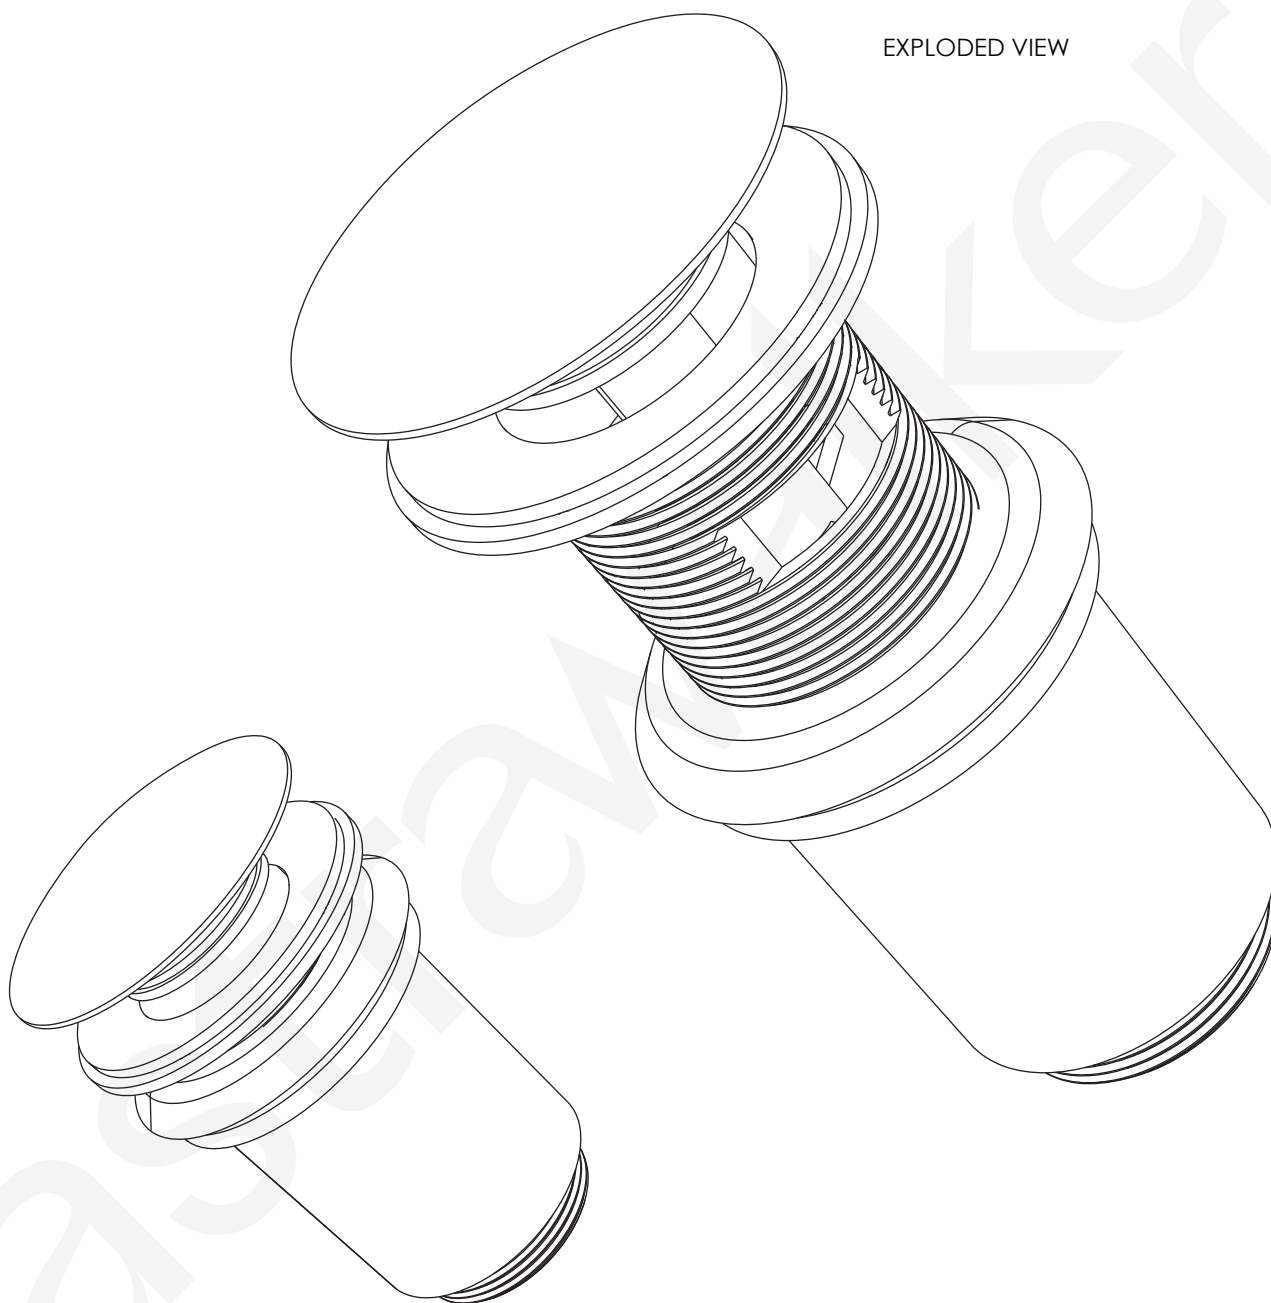

CLICK CLACK WASTE

A70.03.V2

aw™

SUIT 32mm TRAP

WITH OVERFLOW

CLICK CLACK WASTE

A70.03.V2

aw™

EXPLODED VIEW

ASSEMBLY VIEW

astrawalker™