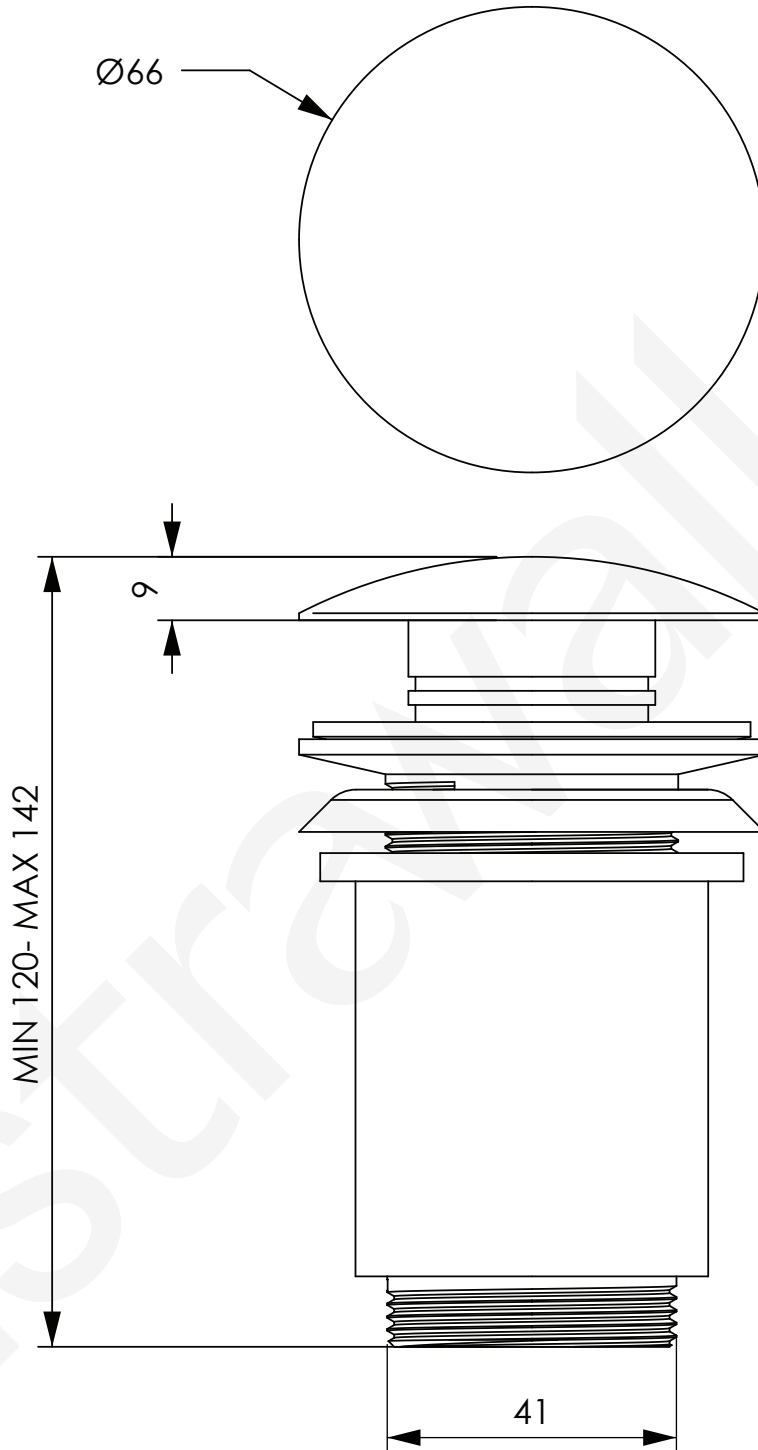

CLICK CLACK WASTE

A70.03.V2

aw™

SUIT 32mm TRAP

WITH OVERFLOW

CLICK CLACK WASTE

A70.03.V2

aw™

EXPLODED VIEW

ASSEMBLY VIEW

astrawalker™