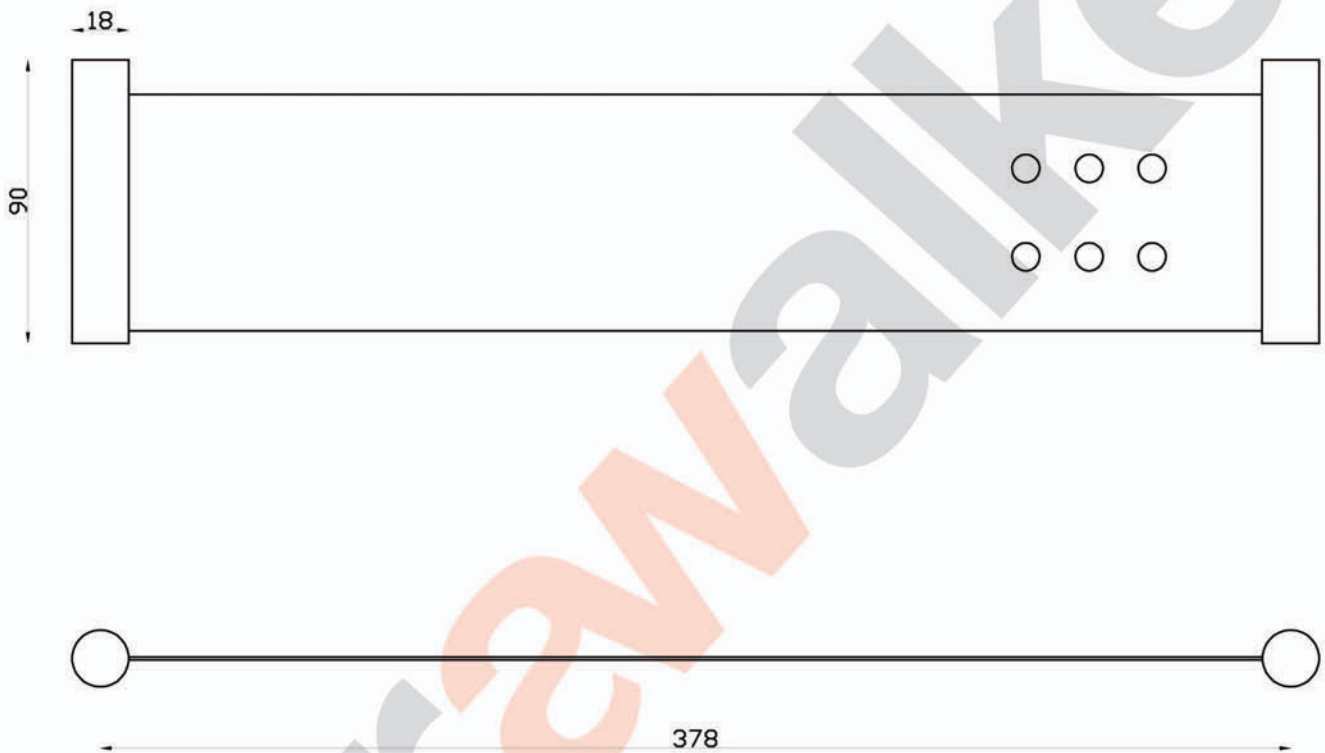

ICON

A69.59 Shelf

aw™

astrawalker™

Uncompromising quality. Conceived, designed and made in Australia.

ARCHITECTURAL BATHWARE