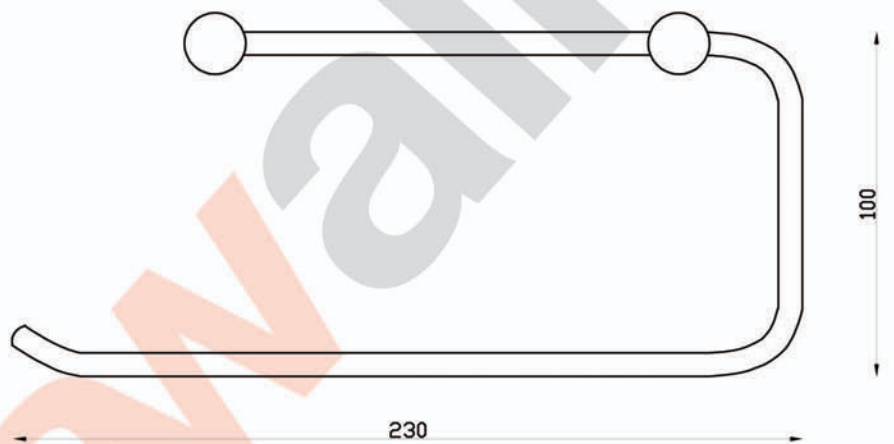

# ICON

A69.51 Towel Holder

aw™

astrawalker™

astrawalker™