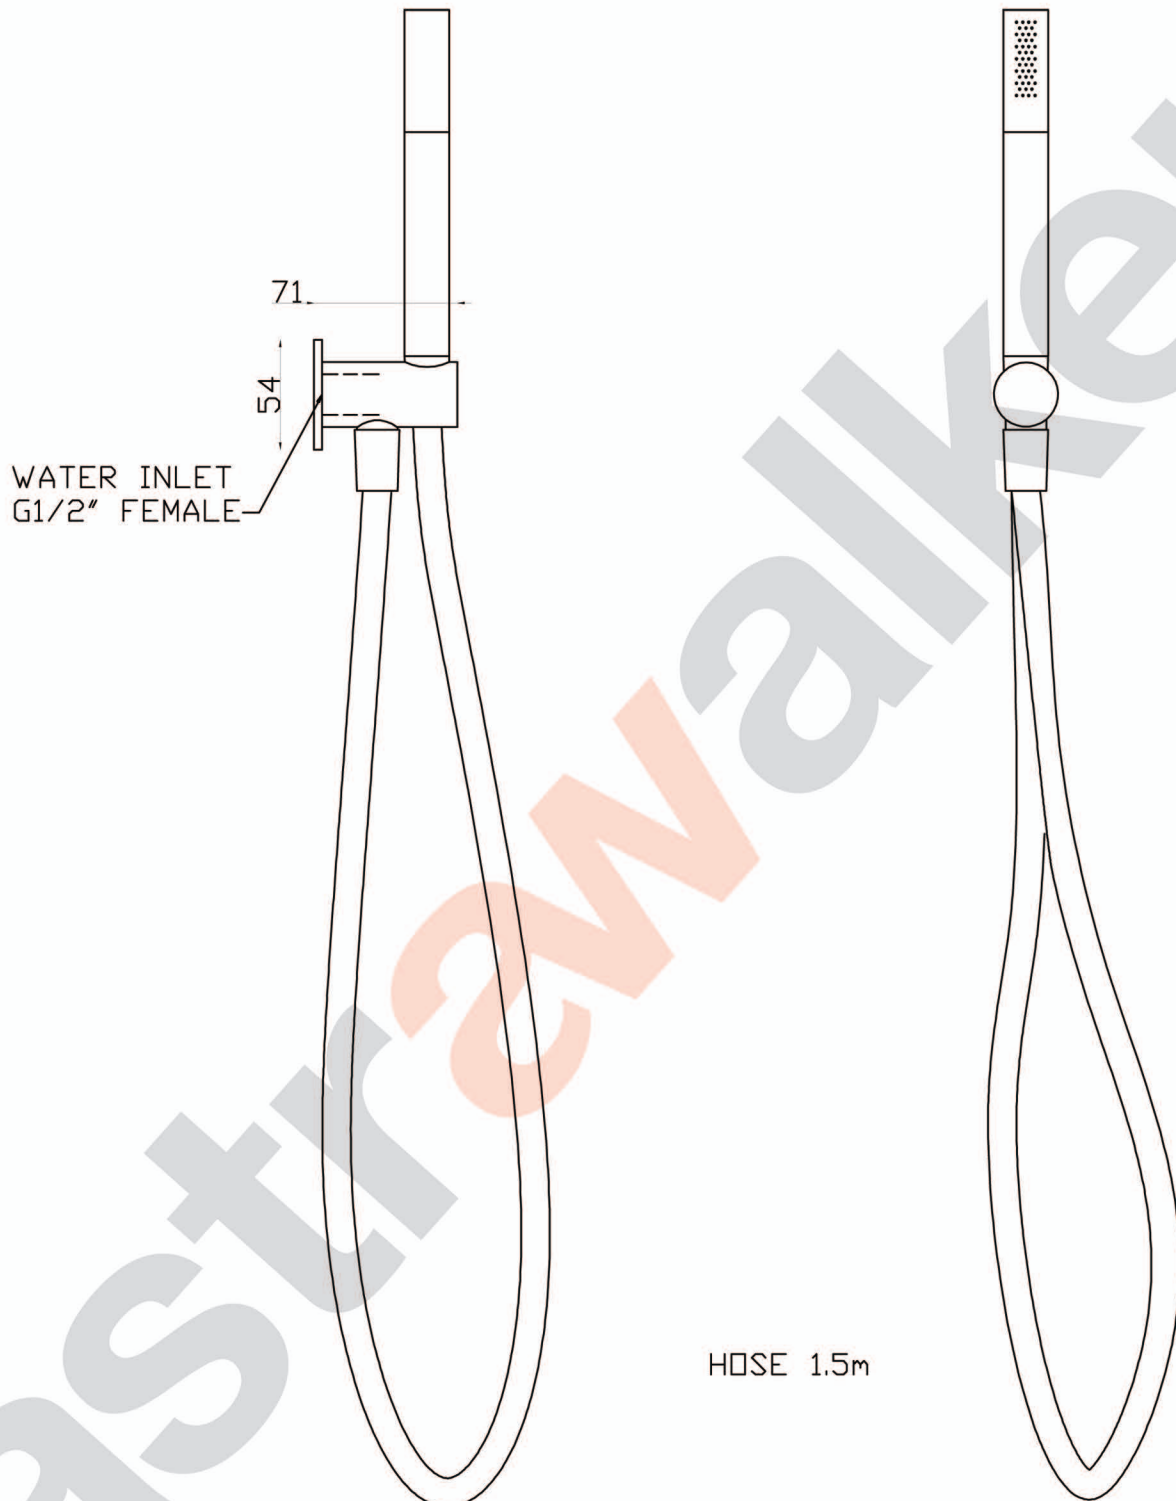

## A69.42.V5 Hand Shower

aw™

astrawalker™