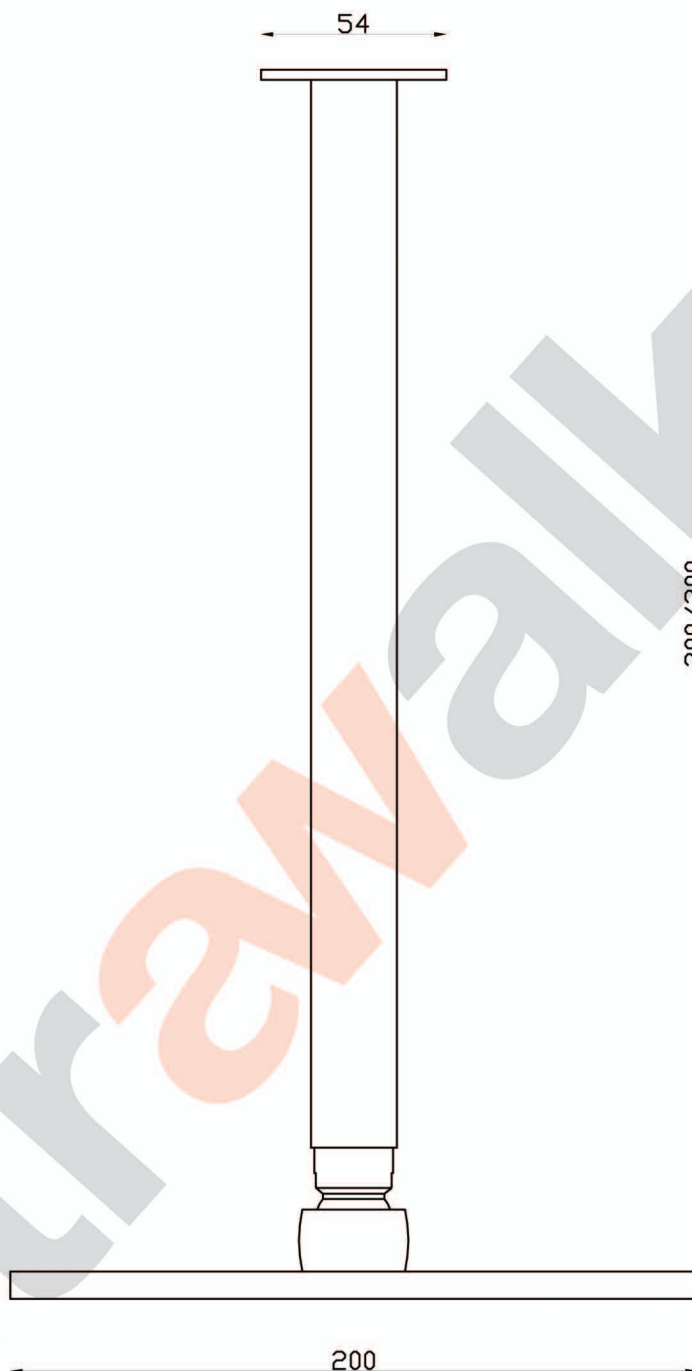

ICON

A69.11.AC.200 Ceiling Arm & Rose

aw™

astrawalker™

Uncompromising quality. Conceived, designed and made in Australia.

ARCHITECTURAL BATHWARE