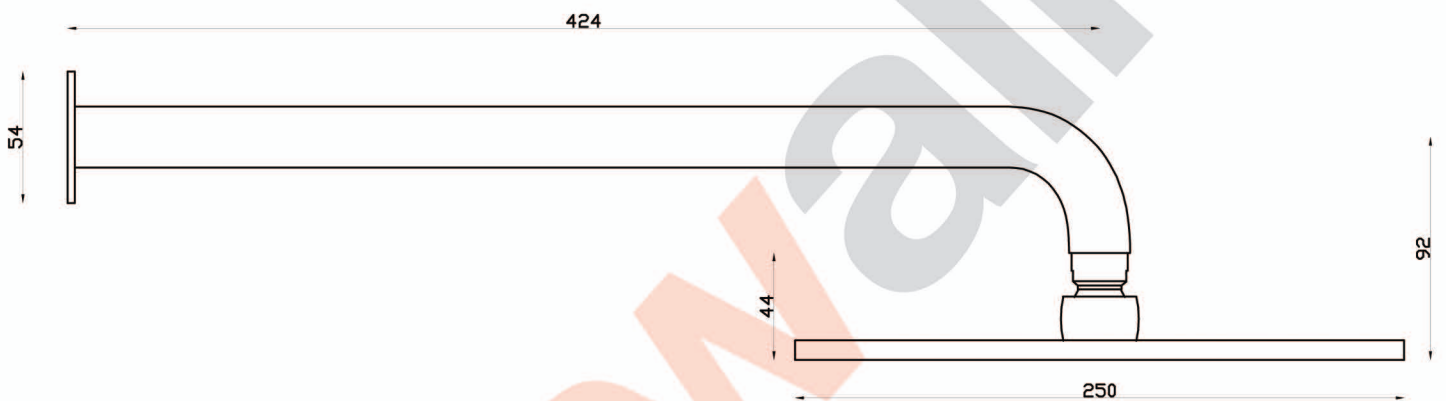

ICON

A69.11.A.250 Shower Arm & Rose

aw™

astrawalker™

Uncompromising quality. Conceived, designed and made in Australia.

ARCHITECTURAL BATHWARE