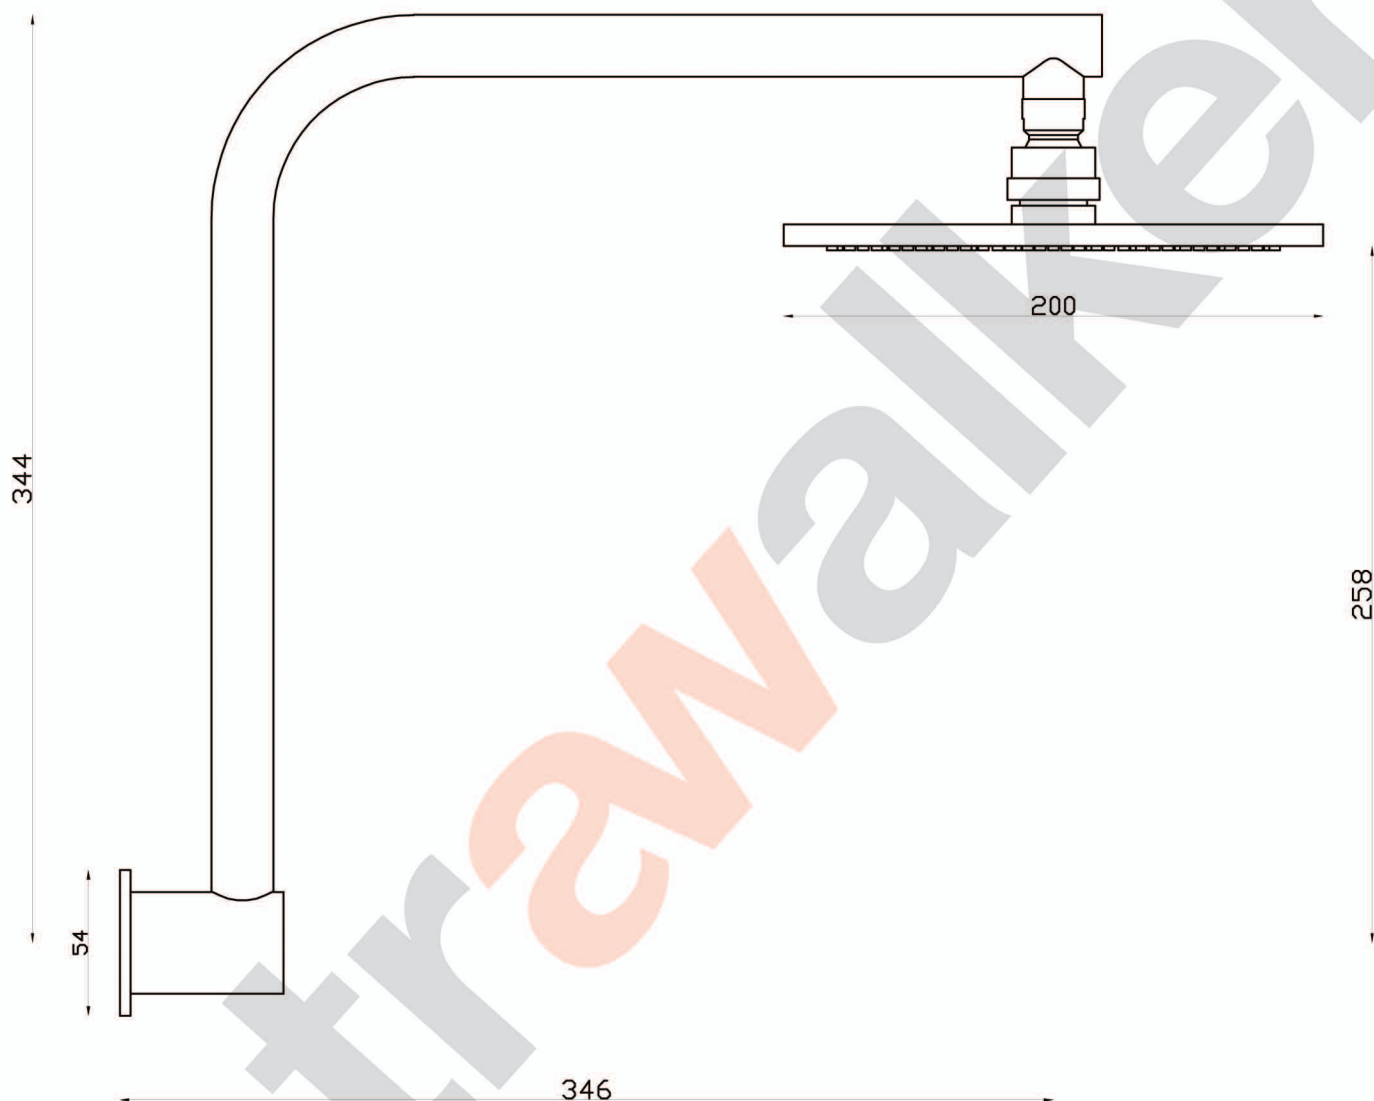

ICON

A69.10.11.A Shower Arm & Rose

aw™

astrawalker™

Uncompromising quality. Conceived, designed and made in Australia.

ARCHITECTURAL BATHWARE