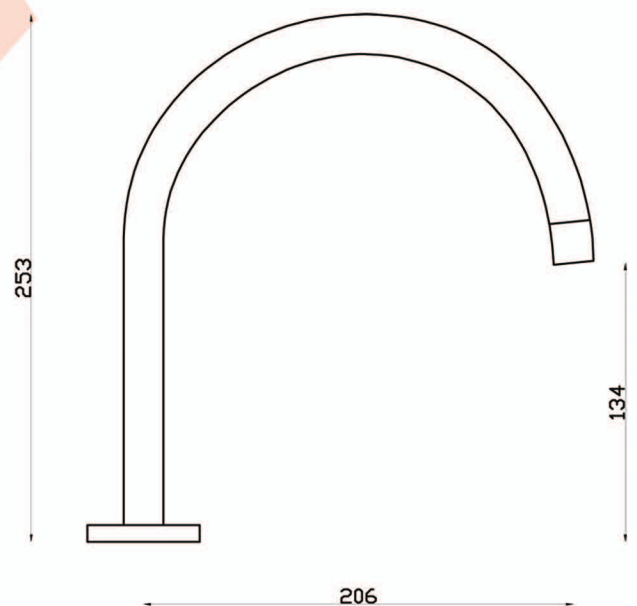

ICON

A69.07.V9 Hob Set

SPOUT HOLE CUT OUT SIZE 25mm
TAP HOLE CUT OUT SIZE 34mm

astrawalker™

Uncompromising quality. Conceived, designed and made in Australia.

ARCHITECTURAL BATHWARE