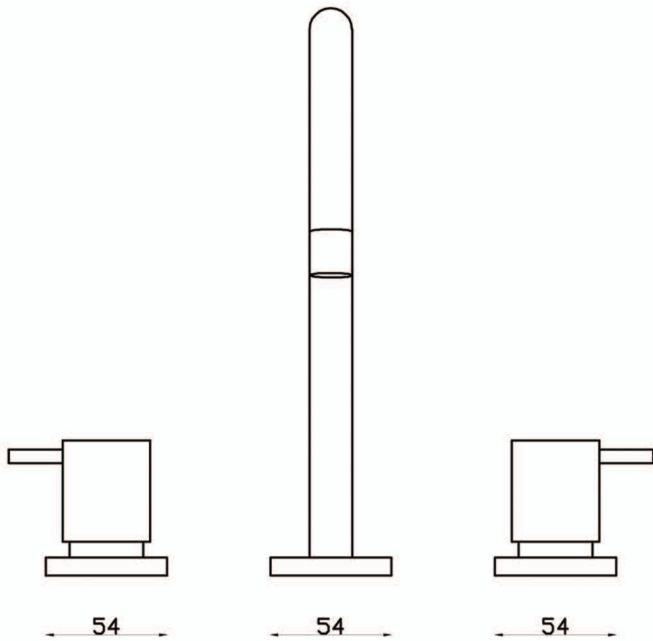

ICON

A69.07.V9 Hob Set

SPOUT HOLE CUT OUT SIZE 25mm
TAP HOLE CUT OUT SIZE 34mm

astrawalker™

Uncompromising quality. Conceived, designed and made in Australia.

ARCHITECTURAL BATHWARE