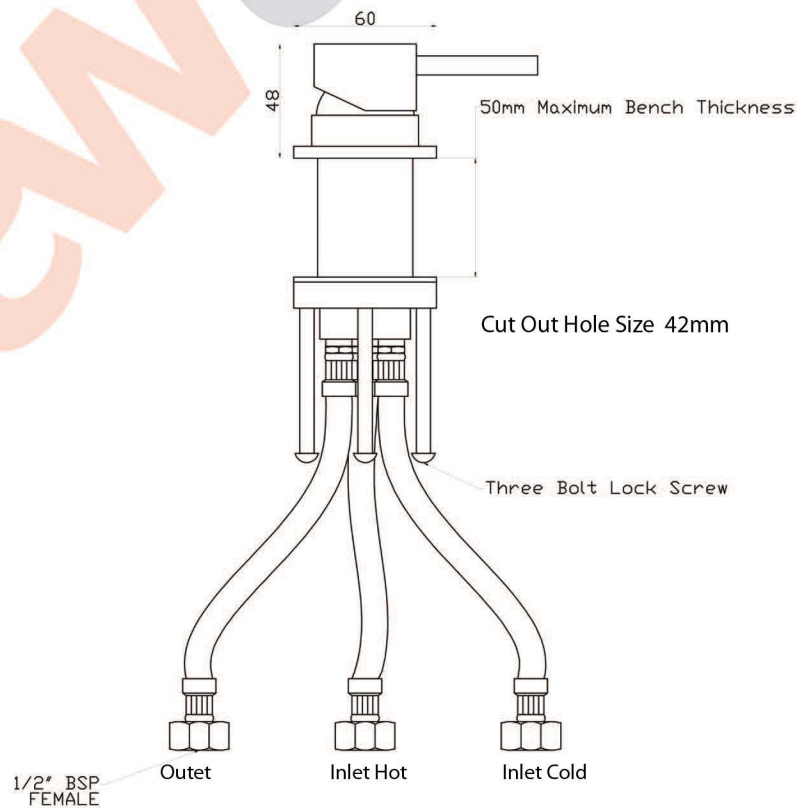

## A69.07.V6 Hob Set

G1/2" MALE THREAD

**astrawalker™**