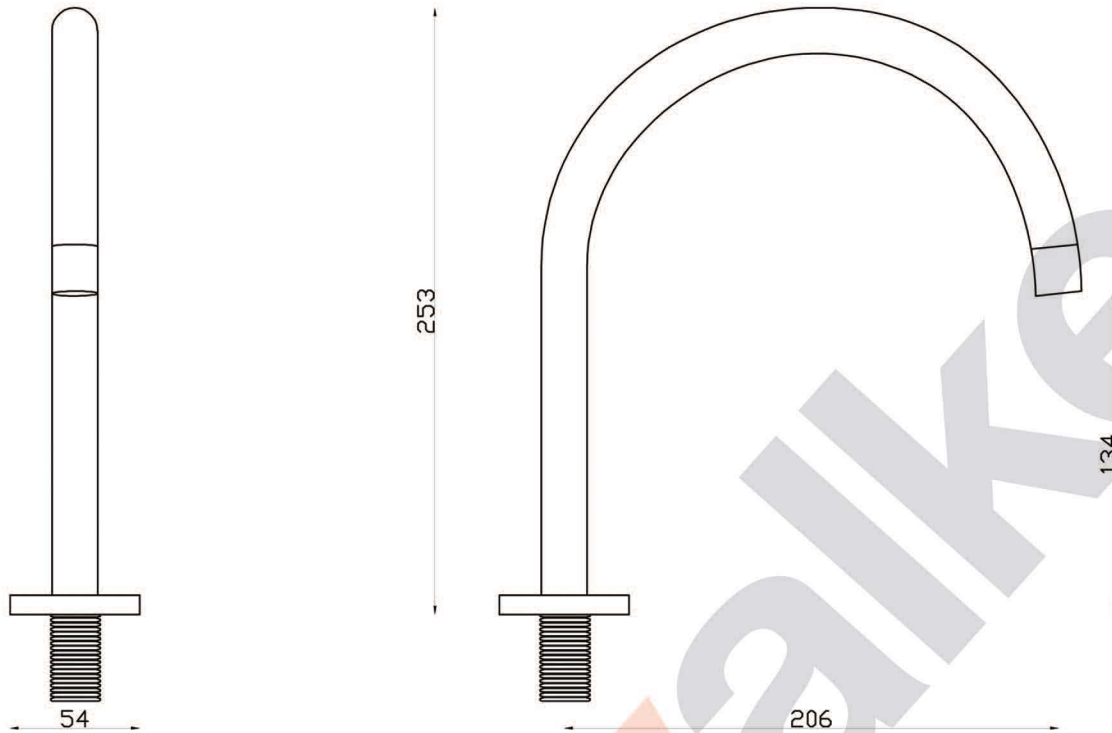

## A69.07.V6 Hob Set

G1/2" MALE THREAD

**astrawalker™**