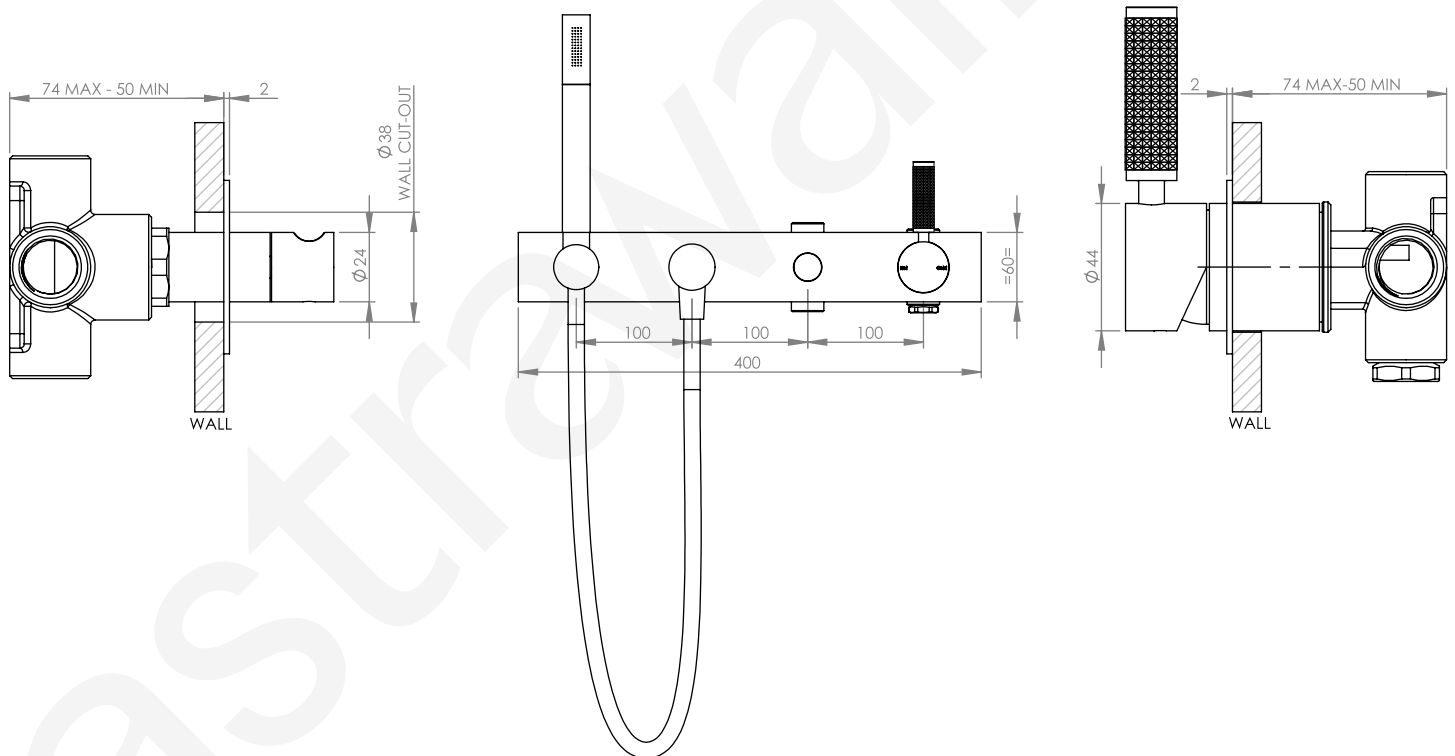

A68.48.42.V4.KN

WALL SET WITH HAND SHOWER, DIVERTER & MIXER ON BACKPLATE

3 STAR/9Lpm WELS RATING

A68.48.42.V4.KN

WALL SET WITH HAND SHOWER, DIVERTER & MIXER ON BACKPLATE

3 STAR/9Lpm WELS RATING