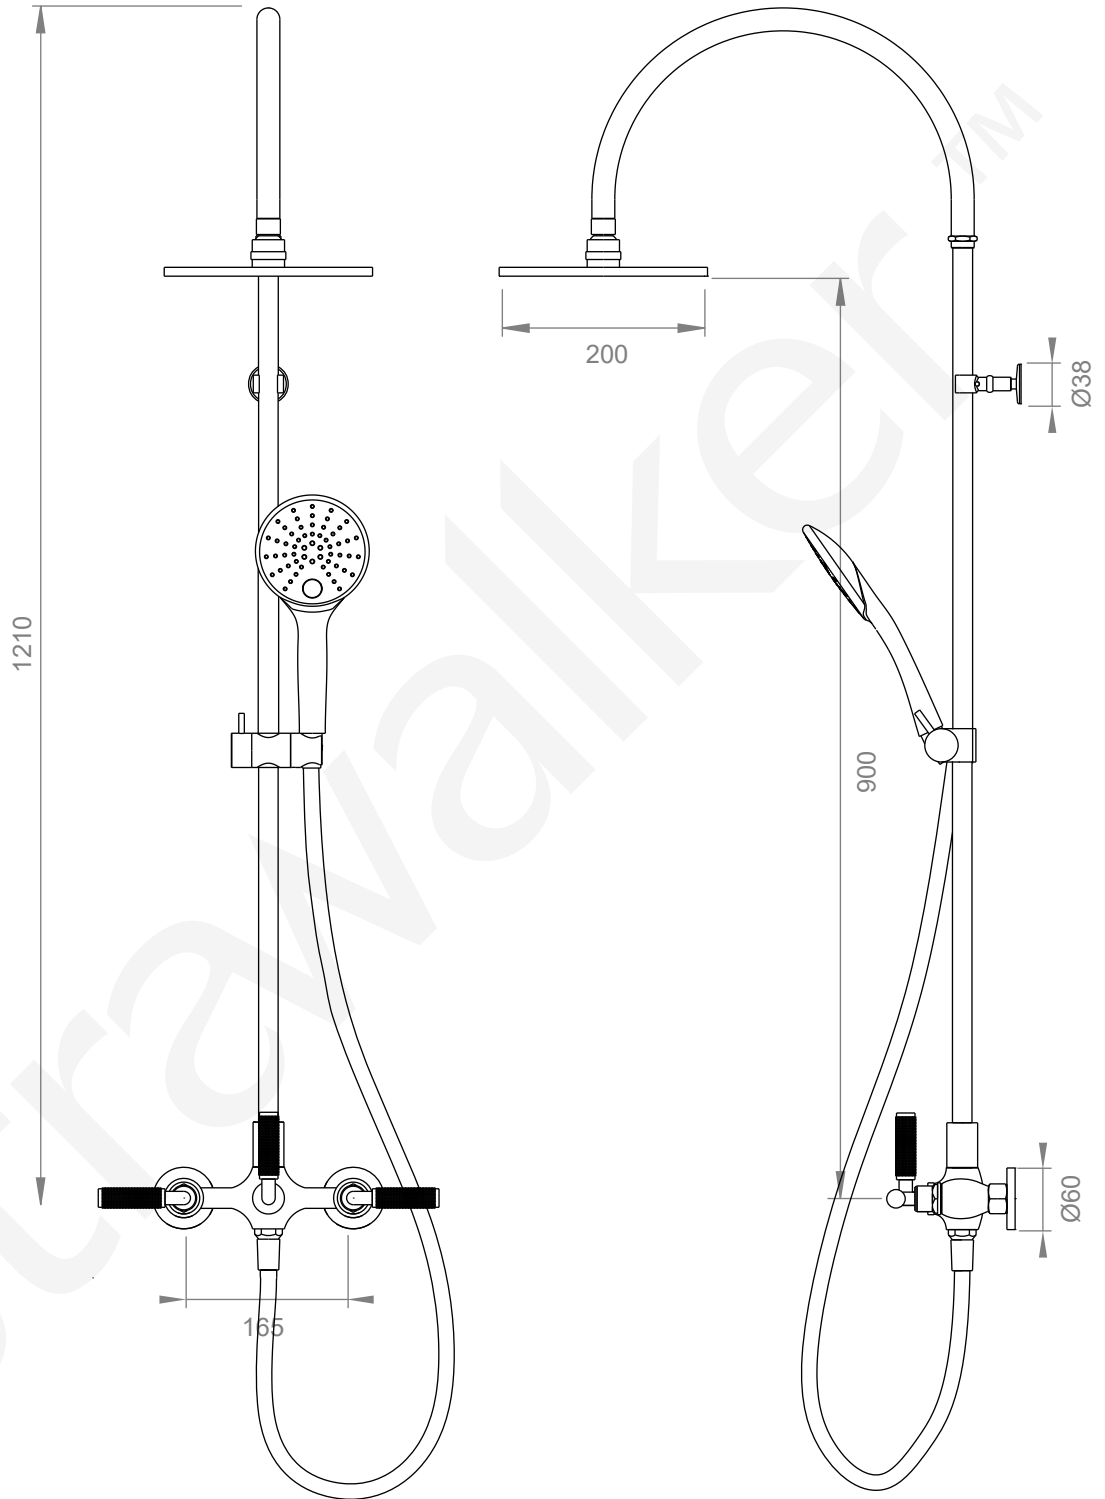

A68.25.V4.KN

SHOWER SET

3 STAR/9Lpm WELS RATING

AVAILABLE WITH:

250mm OVERHEAD ROSE
A68.25.V4.KN.250

300mm OVERHEAD ROSE
A68.25.V4.KN.300

HOSE LENGTH 1.5m