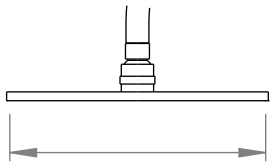

A68.25.V4.KN

SHOWER SET

3 STAR/9Lpm WELS RATING

AVAILABLE WITH:

250mm OVERHEAD ROSE
A68.25.V4.KN.250

300mm OVERHEAD ROSE
A68.25.V4.KN.300

HOSE LENGTH 1.5m