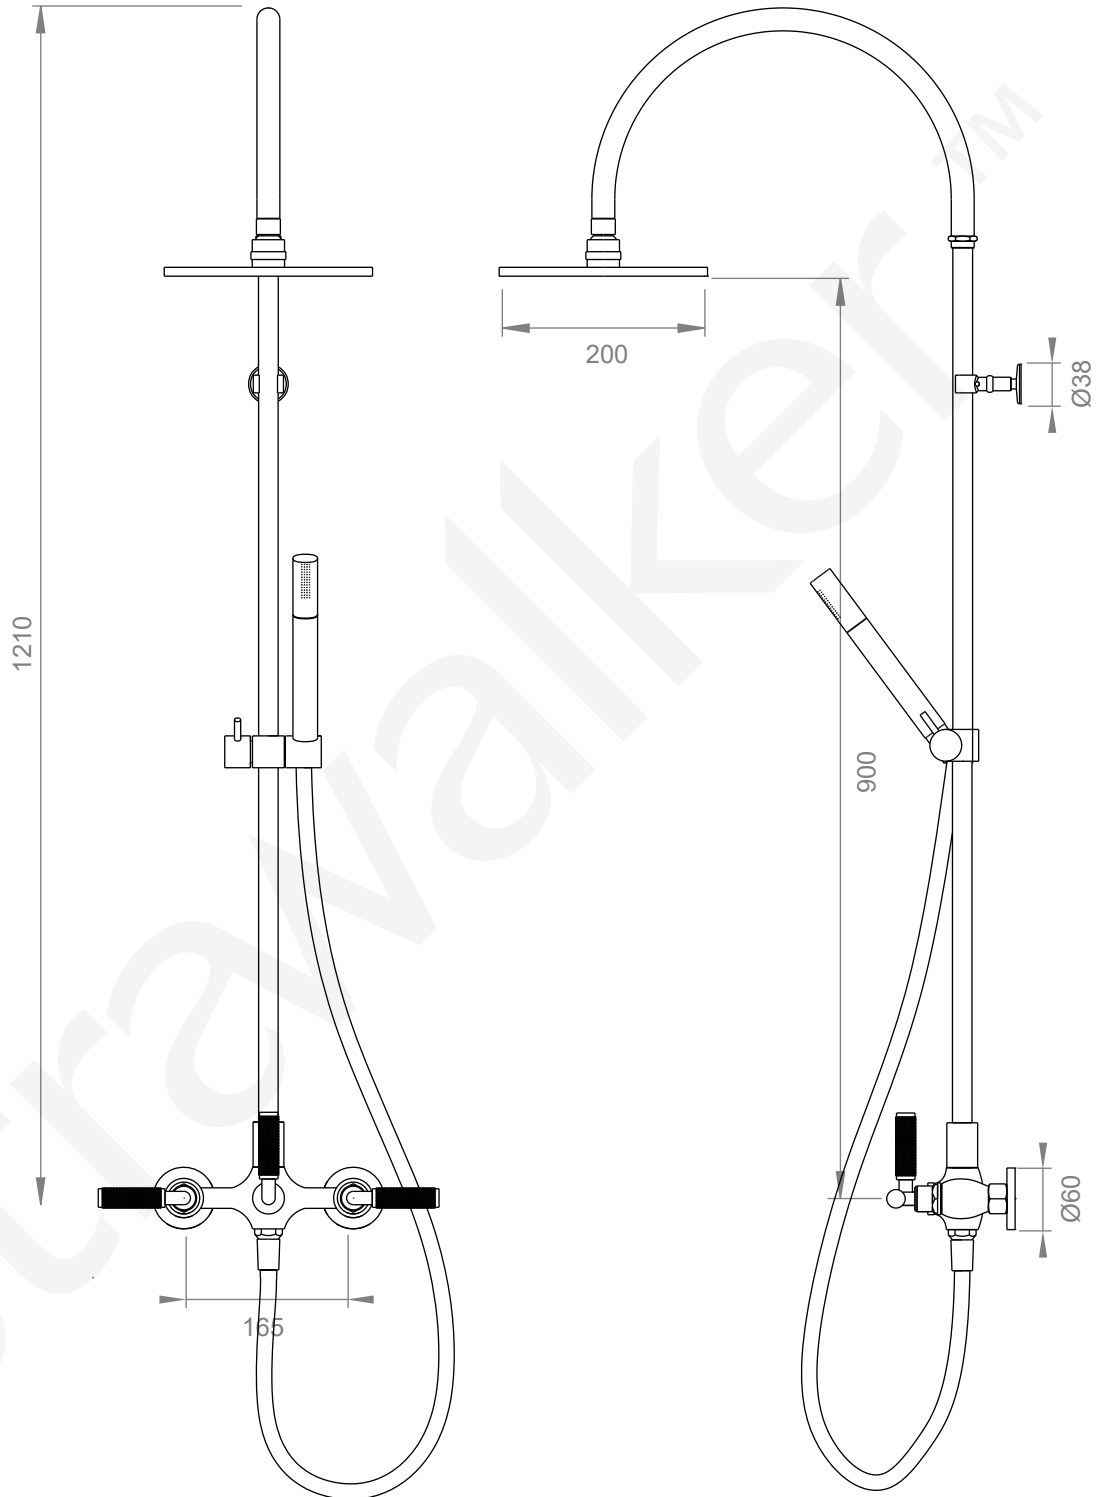

A68.25.V3.KN

SHOWER SET

3 STAR/9Lpm WELS RATING

AVAILABLE WITH:

250mm OVERHEAD ROSE
A68.25.V3.KN.250

300mm OVERHEAD ROSE
A68.25.V3.KN.300

HOSE LENGTH 1.5m