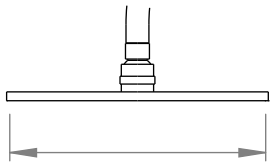

A68.25.V3.KN

SHOWER SET

3 STAR/9Lpm WELS RATING

AVAILABLE WITH:

250mm OVERHEAD ROSE
A68.25.V3.KN.250

300mm OVERHEAD ROSE
A68.25.V3.KN.300

HOSE LENGTH 1.5m