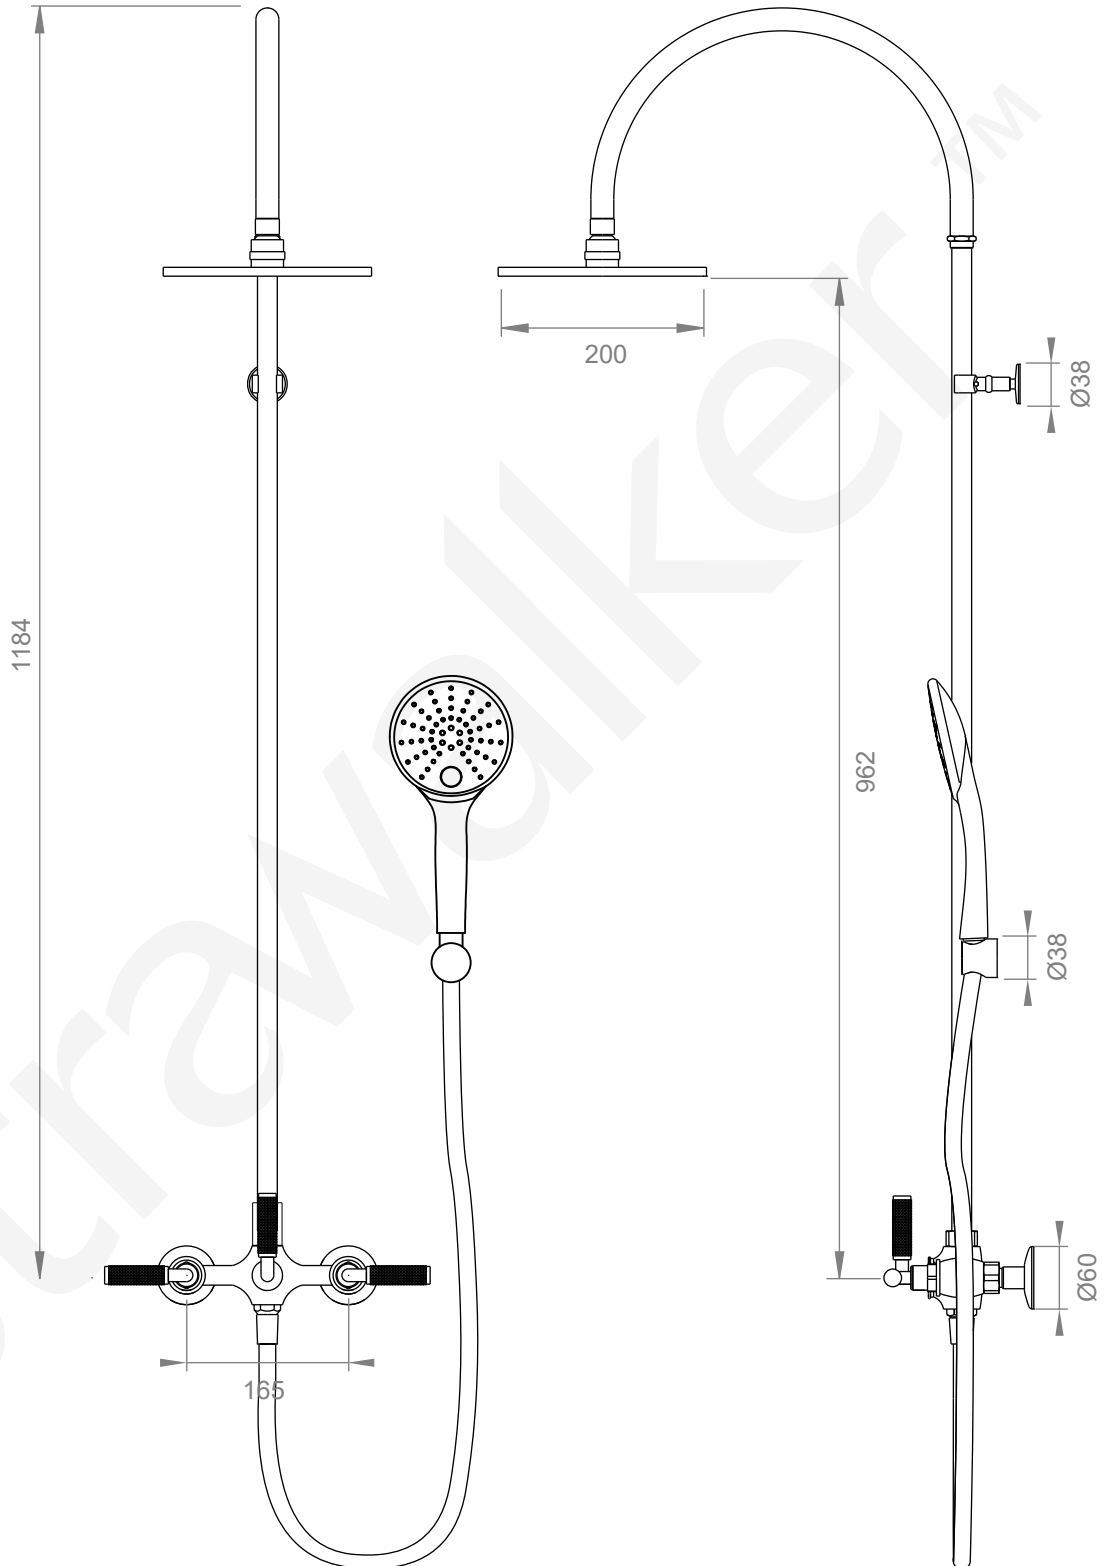

A68.25.V2.KN

SHOWER SET

3 STAR/9Lpm WELS RATING

AVAILABLE WITH:

250mm OVERHEAD ROSE
A68.25.V2.KN.250

300mm OVERHEAD ROSE
A68.25.V2.KN.300

HOSE LENGTH 1.5m