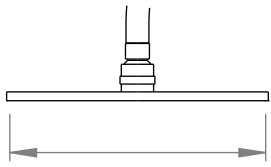

A68.25.V2.KN

SHOWER SET

3 STAR/9Lpm WELS RATING

AVAILABLE WITH:

250mm OVERHEAD ROSE
A68.25.V2.KN.250

300mm OVERHEAD ROSE
A68.25.V2.KN.300

HOSE LENGTH 1.5m