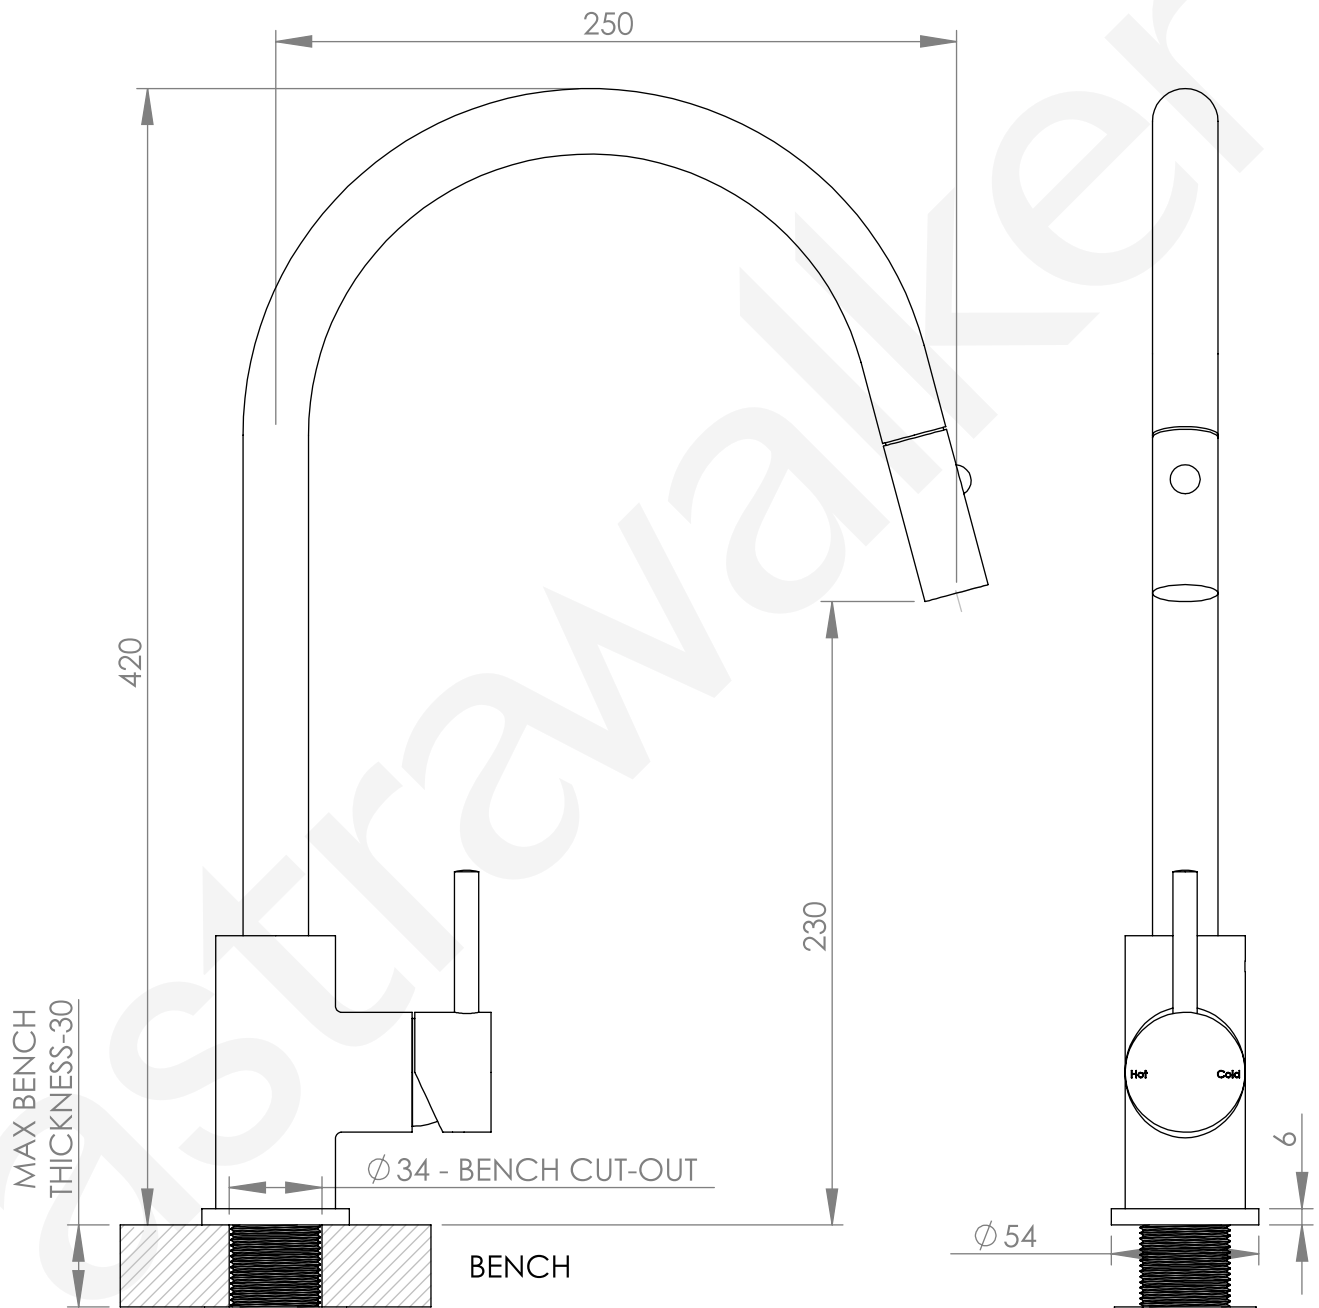

A68.08.V8.KN

KITCHEN MIXER WITH PULL-OUT SPRAY

6 STAR/3.5Lpm WELS RATING

A68.08.V8.KN

KITCHEN MIXER WITH PULL-OUT SPRAY

6 STAR/3.5Lpm WELS RATING