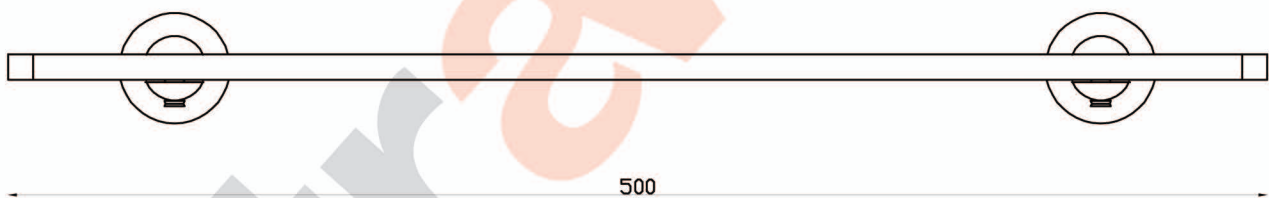

ICON +

A67.59 Glass Shelf

aw™

astrawalker™

Uncompromising quality. Conceived, designed and made in Australia.

ARCHITECTURAL BATHWARE