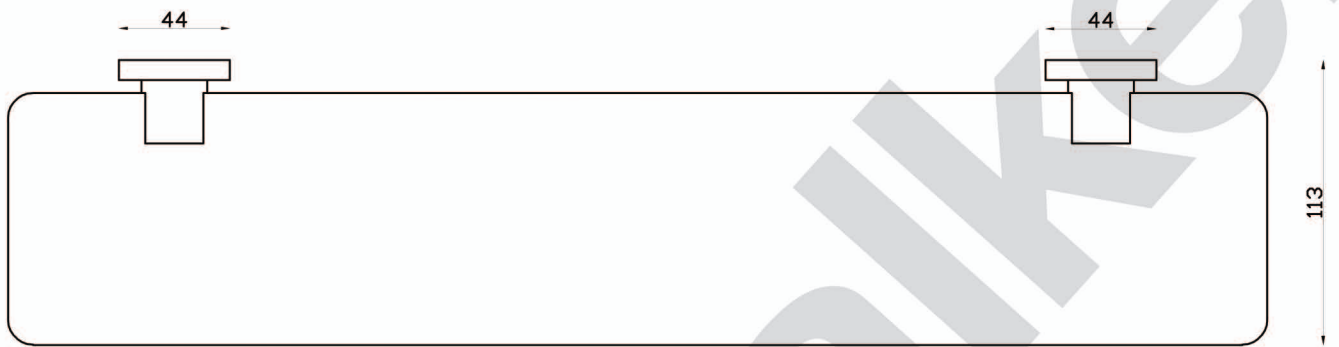

ICON +

A67.59 Glass Shelf

aw™

astrawalker™

Uncompromising quality. Conceived, designed and made in Australia.

ARCHITECTURAL BATHWARE