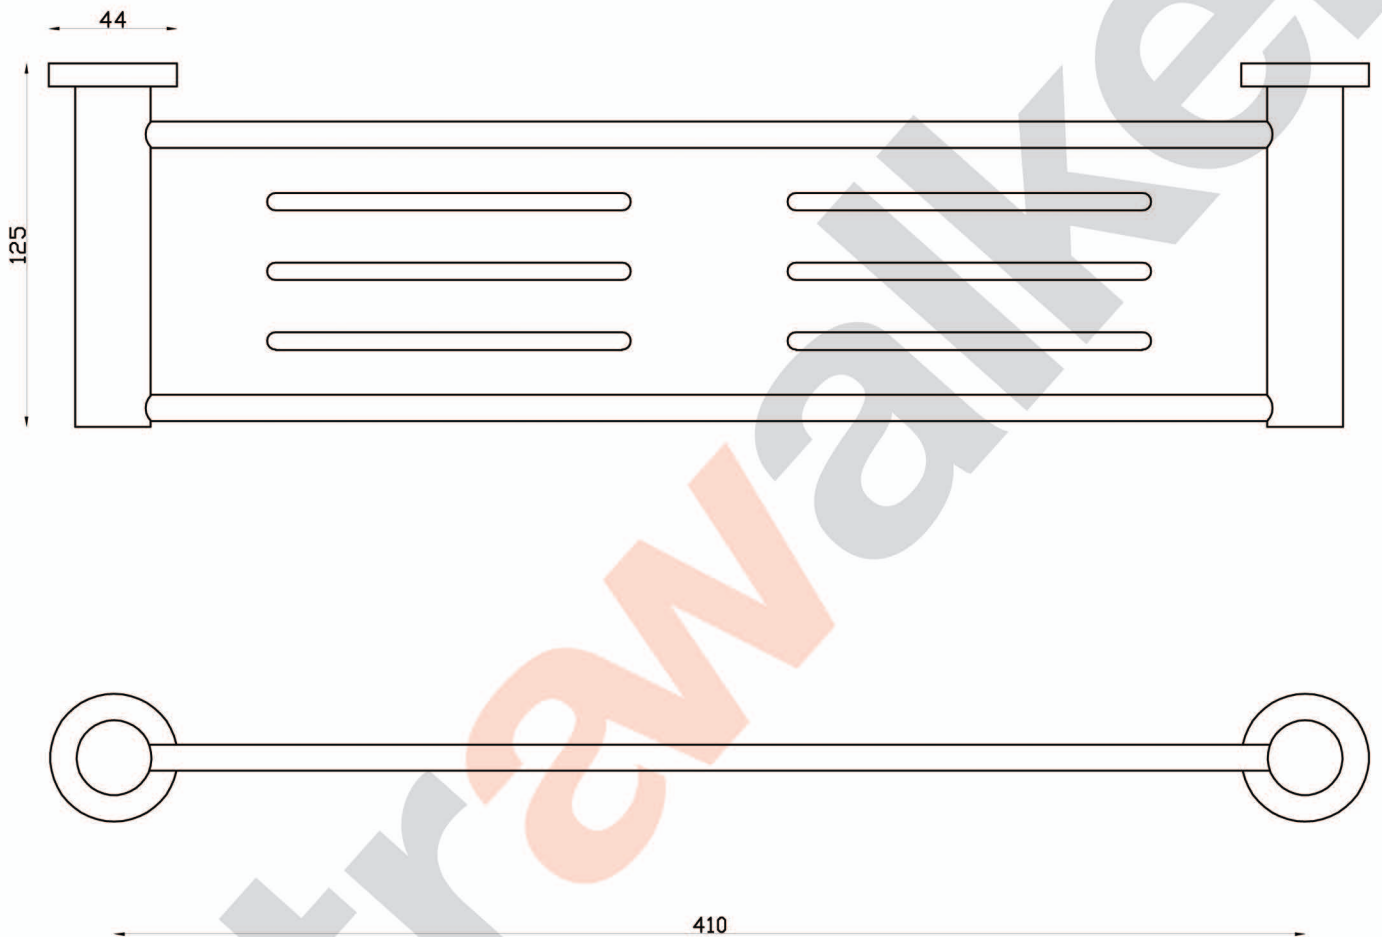

ICON +

A67.59.V2 Shelf

astrawalker™

Uncompromising quality. Conceived, designed and made in Australia.

ARCHITECTURAL BATHWARE