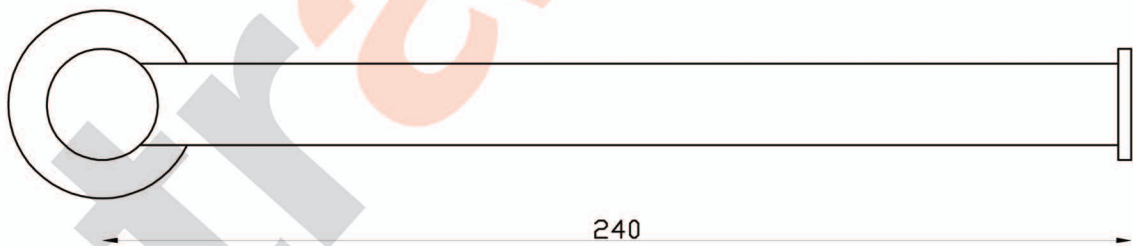

ICON +

A67.51.V2 Towel Holder

aw™

astrawalker™

Uncompromising quality. Conceived, designed and made in Australia.

ARCHITECTURAL BATHWARE