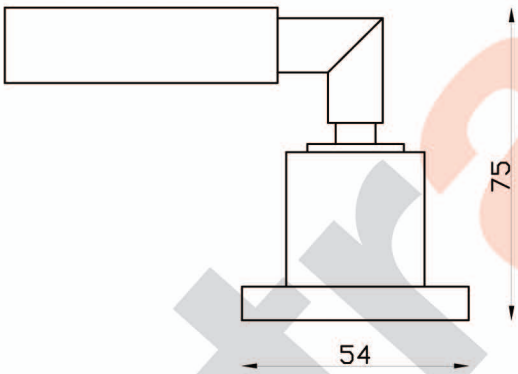

ICON +

A67.49.LH Wall Tap Set

astrawalker™

astrawalker™