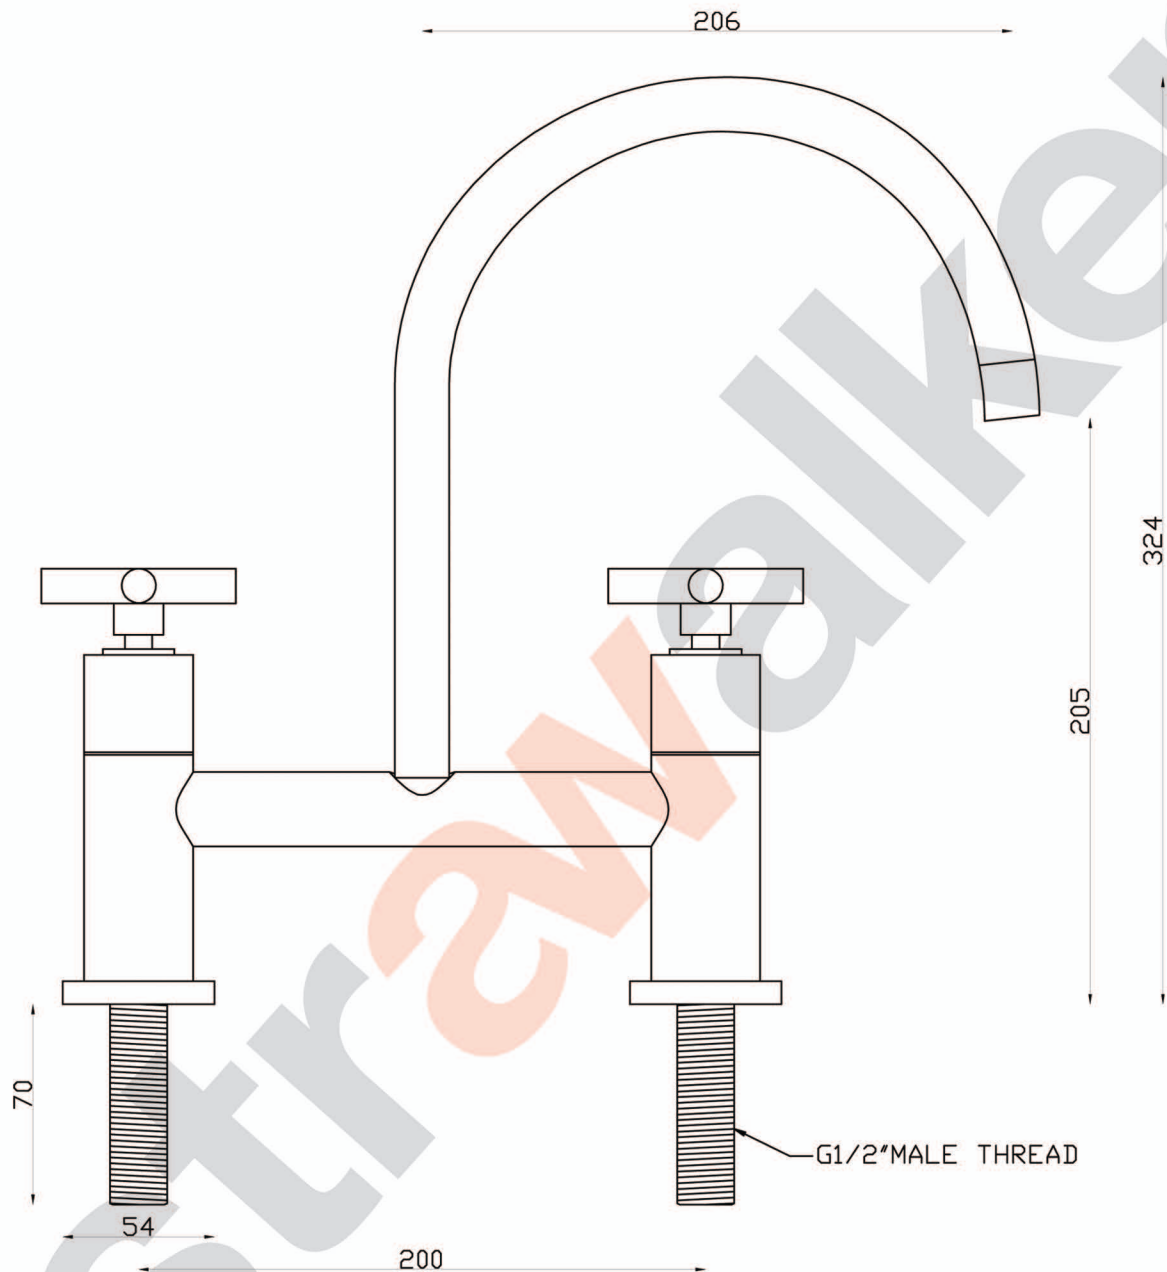

ICON +

A67.31 Hob Mounted Kitchen Set

HOLE CUT OUT SIZE 25mm

astrawalker™

Uncompromising quality. Conceived, designed and made in Australia.

ARCHITECTURAL BATHWARE