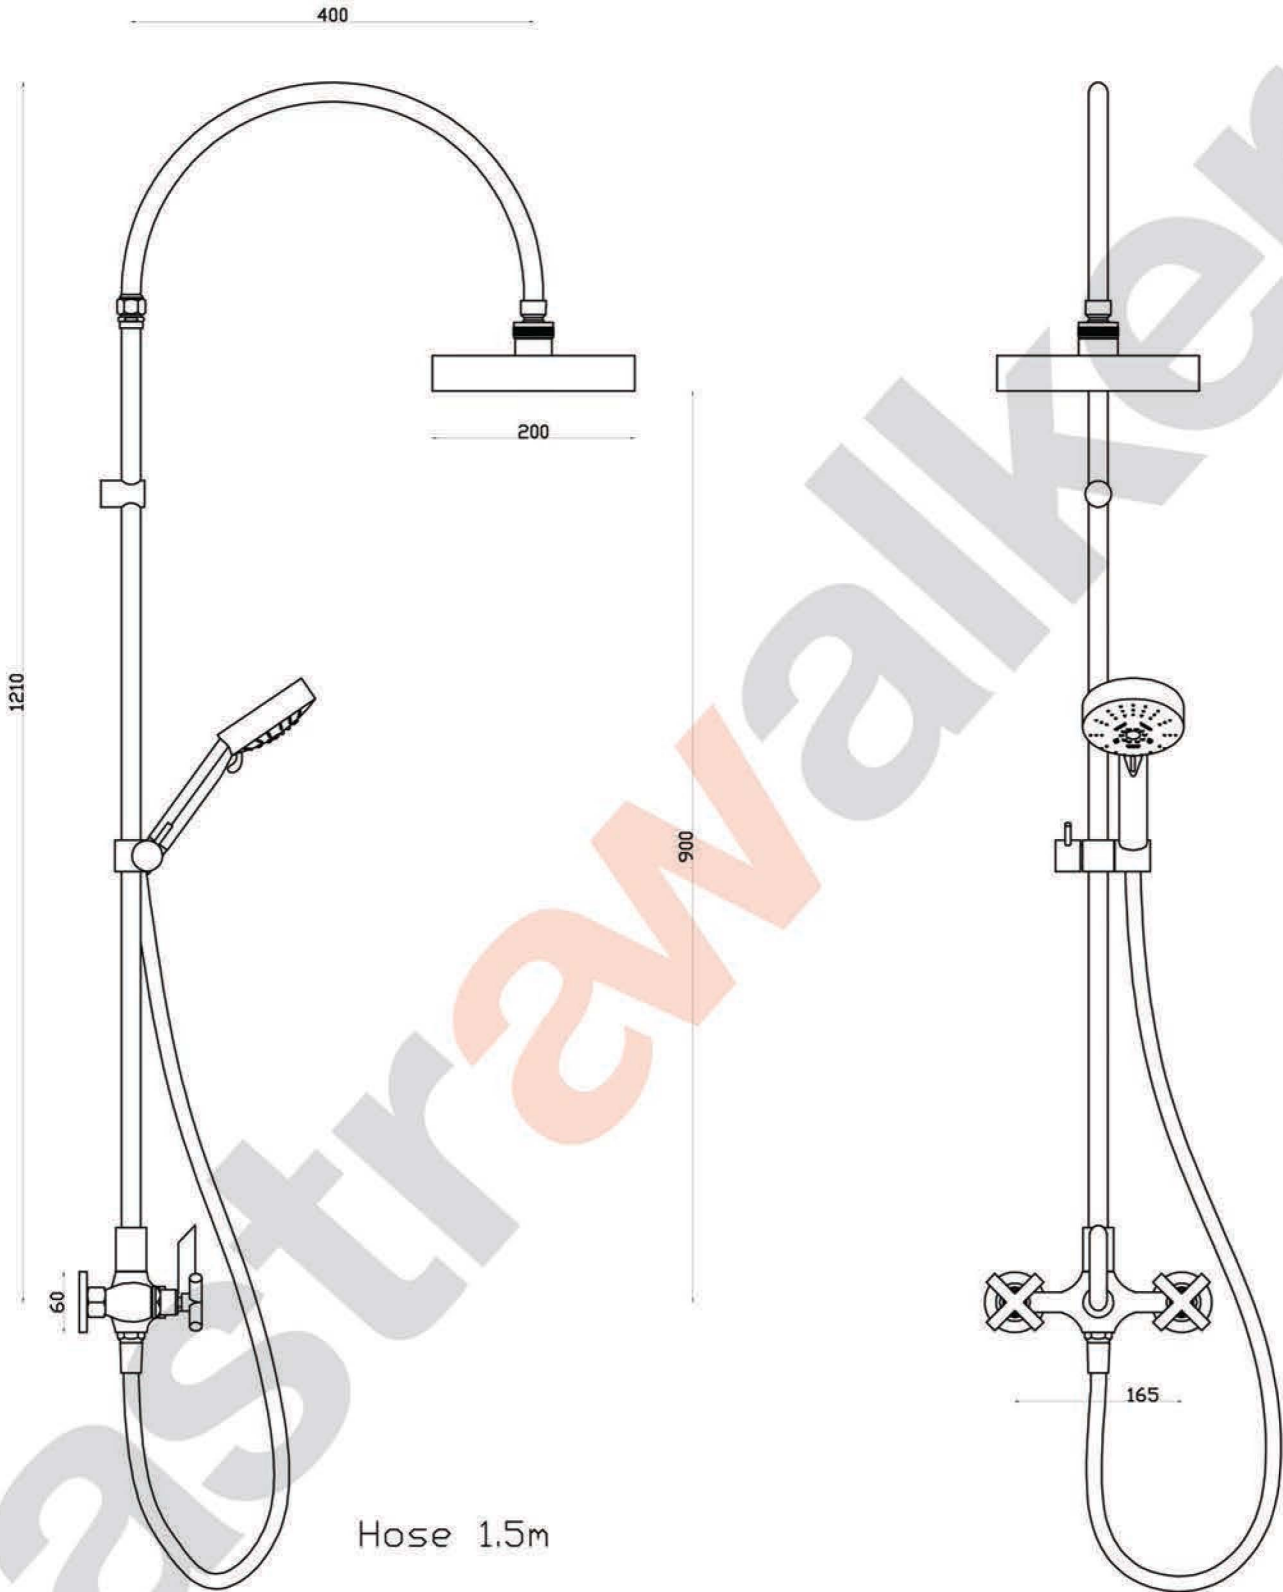

ICON +

A67.25.V4 Exposed Shower Set

aw™

1/2 inch bsp female thread required in wall at 165mm centres

astrawalker™