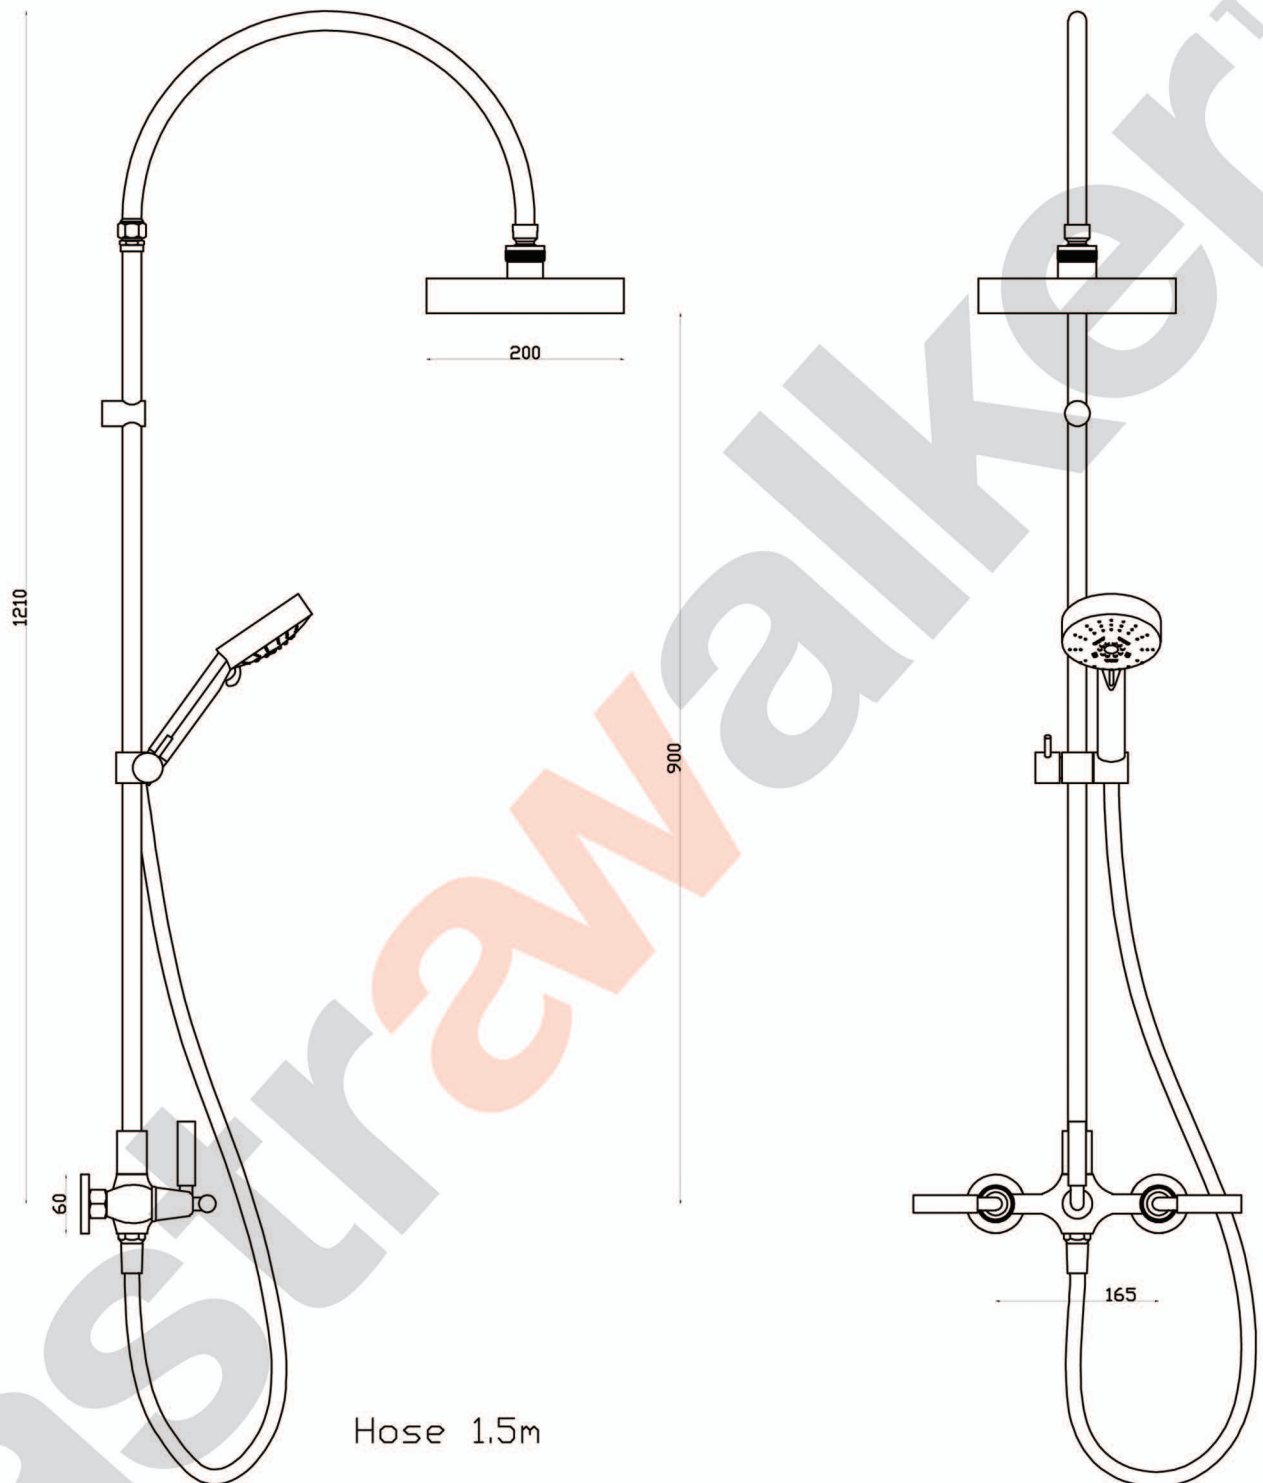

## A67.25.V4.LH Exposed Shower

aw™

1/2" bsp female thread required in wall at 165mm centres

**astrawalker™**

Uncompromising quality. Conceived, designed and made in Australia.

**ARCHITECTURAL BATHWARE**